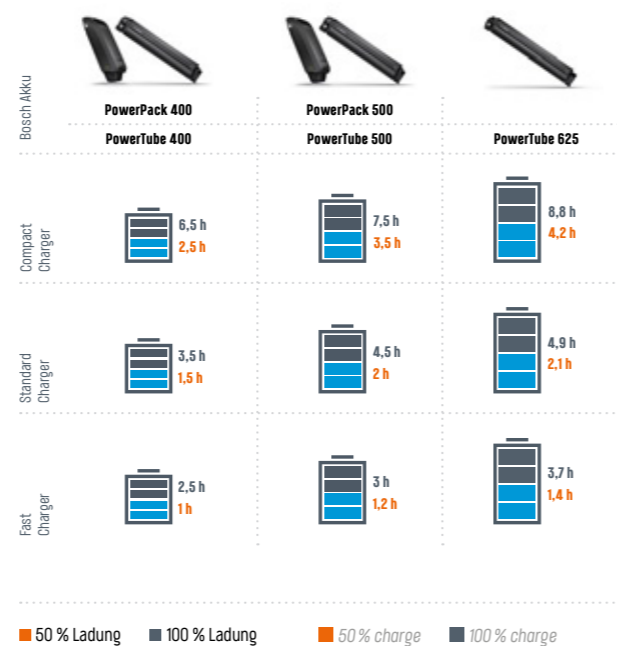

STANDARD CHARGER - THE ALL-ROUNDER

The robust, functional standard charger is the all-rounder among Bosch chargers. It offers the ideal balance between performance, weight and size and is extremely versatile.

Fast Charger - der Schnellste

Der Fast Charger ist das derzeit schnellste Bosch eBike-Ladegerät und versorgt den eBike-Akku in kürzester Zeit mit Energie. Der Fast Charger ist ideal für eBikes, die viel im Einsatz sind und schnell wieder startklar sein müssen. Optimal für DualBattery mit bis zu 1.000 Wh.

Fast Charger - the fastest

The Fast Charger is the fastest Bosch eBike charger and will recharge a Bosch eBike battery in the shortest possible time. The Fast Charger is ideal for eBikes that are often used and that need to be ready for takeoff again as quickly as possible. Perfect for DualBattery with up to 1,000 Wh.

Ladezeiten

Die Ladezeit ist abhängig von der Kapazität des Akkus und vom Charger. Wie schnell die verschiedenen Akkus mit einem bestimmten Charger wieder aufgeladen werden können, verrät die folgende Grafik.

Charging times

The charging time depends on the capacity of the battery and the charger. The following graphic shows how quickly the various batteries can be recharged using each specific charger.