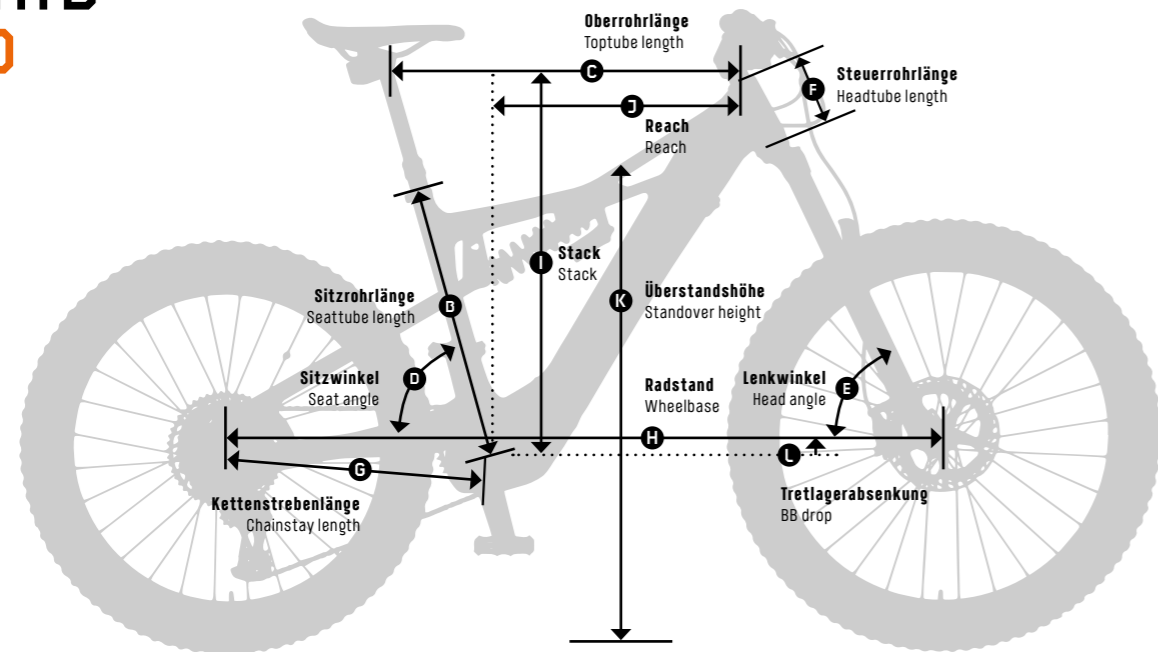

A / SIZE	B	C	D	E	F	G	H	I	J	K	L	
MACINA PROWLER EXONIC & PRESTIGE & MASTER DIMMIX	43cm / 17" / M 48cm / 19" / L 53cm / 21" / XL	430 450 480	593 613 633	75.3° (73.4°) 75.3° (73.5°) 75.3° (73.5°)	64.1° 64.1° 64.1°	100 110 125	442 442 442	1226 1248 1271	612 622 636	432 450 467	816 818 820	-3 -3 -3
MACINA PROWLER PRO DIMMIX	43cm / 17" / M 48cm / 19" / L 53cm / 21" / XL	430 450 480	590 610 640	76.5° (74.6°) 76.5° (74.5°) 76.5° (74.4°)	65° 65° 65°	100 110 125	442 442 442	1220 1242 1275	607 616 630	444 462 489	801 804 808	-4 -4 -4
MACINA KAPOHO PRESTIGE & MASTER & ELITE DIMMIX	43cm / 17" / M 48cm / 19" / L 53cm / 21" / XL	430 450 480	590 610 630	76.5° (74.6°) 76.5° (74.7°) 76.5° (74.8°)	65.3° 65.3° 65.3°	100 110 125	442 442 442	1214 1236 1259	603 612 626	445 463 480	796 799 801	7 7 7
MACINA KAPOHO PRO DIMMIX	43cm / 17" / M 48cm / 19" / L 53cm / 21" / XL	430 450 480	589 609 639	76.8° (74.9°) 76.8° (74.8°) 76.8° (74.8°)	65.3° 65.3° 65.3°	100 110 125	442 442 442	1216 1238 1271	605 614 627	447 465 492	796 798 805	9 9 9
MACINA KAPOHO 7971 & 7972 & 7973 DIMMIX	43cm / 17" / M 48cm / 19" / L 53cm / 21" / XL	430 450 480	590 610 630	76.4° (74.7°) 76.5° (74.7°) 76.6° (74.7°)	66° 66° 66°	100 110 125	442 442 442	1206 1228 1251	607 616 630	443 462 481	803 805 807	7 7 7
MACINA KAPOHO 6971 DIMMIX	43cm / 17" / M 48cm / 19" / L 53cm / 21" / XL	430 450 480	590 610 640	76.5° (74.6°) 76.5° (74.5°) 76.5° (74.4°)	66.0° 66.0° 66.0°	100 110 125	442 442 442	1206 1228 1261	607 616 630	444 462 489	804 807 812	7 7 7
MACINA CHACANA 791 & LFC & 792	43cm / 17" / M 48cm / 19" / L 53cm / 21" / XL	430 450 480	585 610 635	74.5° (72.6°) 74.5° (72.6°) 74.5° (72.6°)	67° 67° 67°	110 120 130	476 476 476	1190 1216 1243	621 630 640	410 435 460	801 803 807	38 38 38
MACINA CHACANA 691 & 591	43cm / 17" / M 48cm / 19" / L 53cm / 21" / XL	430 450 480	585 605 635	74.5° (72.65°) 74.5° (72.55°) 74.5° (72.45°)	67.0° 67.0° 67.0°	120 125 137	476 476 476	1191 1212 1243	629 634 645	410 429 456	785 788 791	38 38 38
MACINA LYCAN 771 & 771 GLORIOUS & 772 & 772 GLORIOUS	38cm / 15" / S 43cm / 17" / M 48cm / 19" / L 53cm / 21" / XL	400 430 450 480	565 585 610 635	74.4° 74.5° 74.7° 74.9°	66.5° 67° 67° 67°	120 120 130 140	450 450 450 450	1151 1165 1192 1218	600 602 612 621	397 418 442 468	786 785 790 791	15 15 15 15
MACINA LYCAN 671 & 671 GLORIOUS	38cm / 15" / S 43cm / 17" / M 48cm / 19" / L 53cm / 21" / XL	400 430 450 480	565 585 605 635	74.5° (72.4°) 74.5° (72.3°) 74.5° (72.2°) 74.5° (72.1°)	66.5° 67° 67° 67°	120 120 125 137	450 450 450 450	1150 1164 1185 1217	595 598 603 614	400 419 438 465	767 766 770 773	15 15 15 15