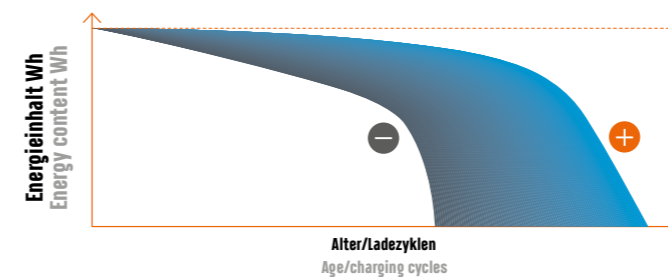

Rahmenakku

Sportlich-dynamisch: Der PowerPack liegt als Rahmenakku nah am Schwerpunkt und sorgt für eine optimale Gewichtsverteilung.

Frame battery

Sporty & dynamic: When used as a frame battery, the PowerPack sits close to the centre of gravity of your eBike to ensure optimal weight distribution.

* Nur mit Komponenten des smarten Systems verfügbar.

LEBENSDAUER

Tipps für viele gemeinsame Kilometer

Faktoren, die die Lebensdauer verkürzen:

- → Starke Beanspruchung
- → Lagerung bei über 30 °C Umgebungstemperatur
- → Längere Lagerung in ganz vollem oder völlig leerem Zustand
- → Abstellen des eBikes in der prallen Sonne

Faktoren, die die Lebensdauer verlängern:

- → Geringe Beanspruchung
- → Lagerung bei einer Temperatur zwischen 10 und 20 °C
- → Lagerung in einem ca. 30 – 60%igen Ladezustand
- → Abstellen des eBikes im Schatten oder in kühlen Räumen

Factors that shorten the service life:

- → Heavy-load use
- → Storage at over 30°C ambient temperature
- → Prolonged storage in a fully charged or fully discharged state
- → Parking the eBike in direct sunlight

Factors that extend the service life:

- → Low-load use
- → Storage at a temperature between 10 and 20°C
- → Storage at approx. 30 – 60% charge status
- → Parking the eBike in the shade or a cool location