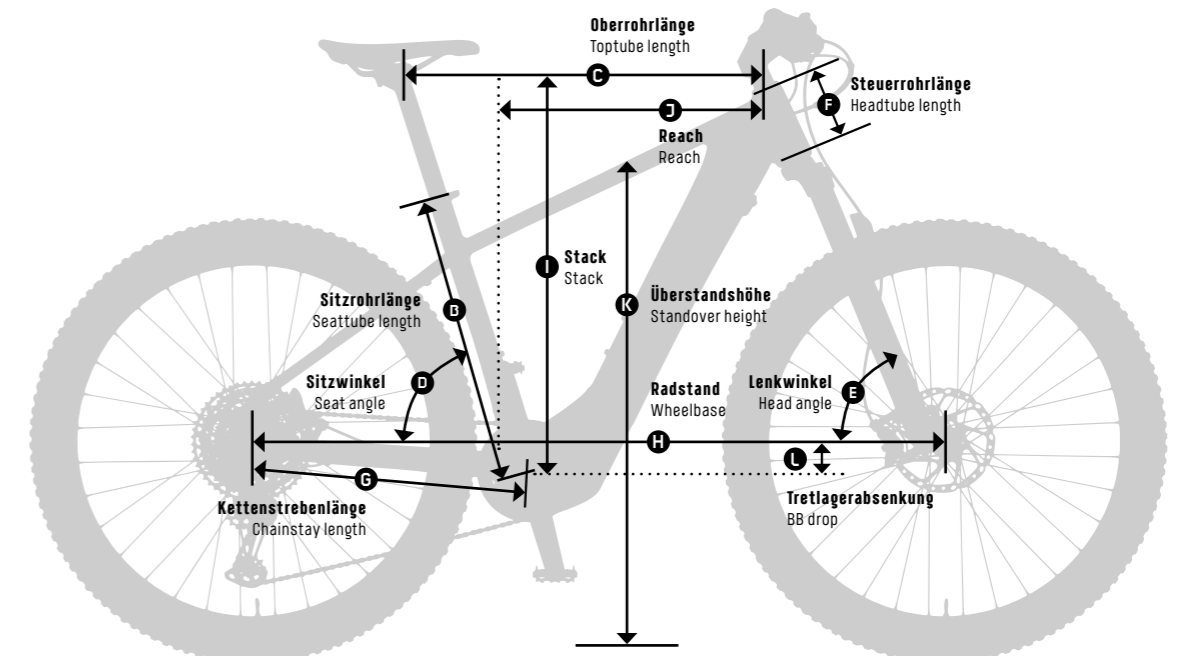

A / SIZE	B	C	D	E	F	G	H	I	J	K	L	
MACINA TEAM 791 & 792 & 792 LFC & 793 & XL	43cm / 17" / M 48cm / 19" / L 53cm / 21" / XL 57cm / 22.5" / XXL	430 480 530 570	589 605 625 645	73.0° 73.0° 73.0° 73.0°	68.5° 69.0° 69.0° 69.0°	120 125 137 150	474 474 474 474	1145 1156 1177 1197	618 625 636 649	400 414 430 447	806 807 834 860	60 60 60 80
MACINA TEAM 691 LFC & 692 & 692 GLORIOUS & 693 & 693 GLORIOUS	43cm / 17" / M 48cm / 19" / L 53cm / 21" / XL	430 480 530	589 605 625	73.0° 73.0° 73.0°	68.5° 69.0° 69.0°	120 125 137	465 465 465	1136 1147 1167	618 625 636	400 414 430	796 815 842	60 60 60
MACINA RACE 29"	43cm / 17" / M 48cm / 19" / L 53cm / 21" / XL	430 480 530	585 605 625	73.0° 73.0° 73.0°	70.5° 71.0° 71.0°	120 125 137	465 465 465	1096 1111 1131	618 625 636	396 414 431	745 761 792	62 62 62
MACINA RIDE 29"	43cm / 17" / M 48cm / 19" / L 53cm / 21" / XL	430 480 530	587 606 627	73.0° 73.0° 73.0°	70.5° 71.0° 71.0°	120 125 137	477 477 477	1118 1131 1159	638 645 654	392 409 427	789 804 831	62 62 62
MACINA TEAM 772 & 773	38cm / 15" / S 43cm / 17" / M 48cm / 19" / L	380 430 480	575 585 595	74.0° 74.0° 74.0°	69.0° 69.0° 69.0°	120 125 137	454 454 454	1112 1123 1134	583 588 599	408 417 423	767 771 788	47 47 47
MACINA TEAM 672 & 672 GLORIOUS & 673 & 673 GLORIOUS	38cm / 15" / S 43cm / 17" / M 48cm / 19" / L 53cm / 21" / XL	380 430 480 530	575 585 595 615	74.0° 74.0° 74.0° 74.0°	69.0° 69.0° 69.0° 69.0°	120 125 137 150	445 445 445 445	1103 1114 1125 1146	583 588 599 611	408 417 423 440	755 766 794 824	47 47 47 47
MACINA RACE 27"	38cm / 15" / S 43cm / 17" / M 48cm / 19" / L	400 430 480	570 575 595	73.0° 73.0° 73.0°	69.5° 70.0° 70.0°	120 125 137	445 445 445	1078 1078 1098	588 595 607	390 393 410	732 736 752	47 47 47
MACINA RIDE 27"	38cm / 15" / S 43cm / 17" / M 48cm / 19" / L	400 430 480	566 574 594	73.0° 73.0° 73.0°	69.5° 70.0° 70.0°	125 125 137	460 460 460	1092 1094 1115	606 608 619	380 388 405	763 770 792	47 47 47