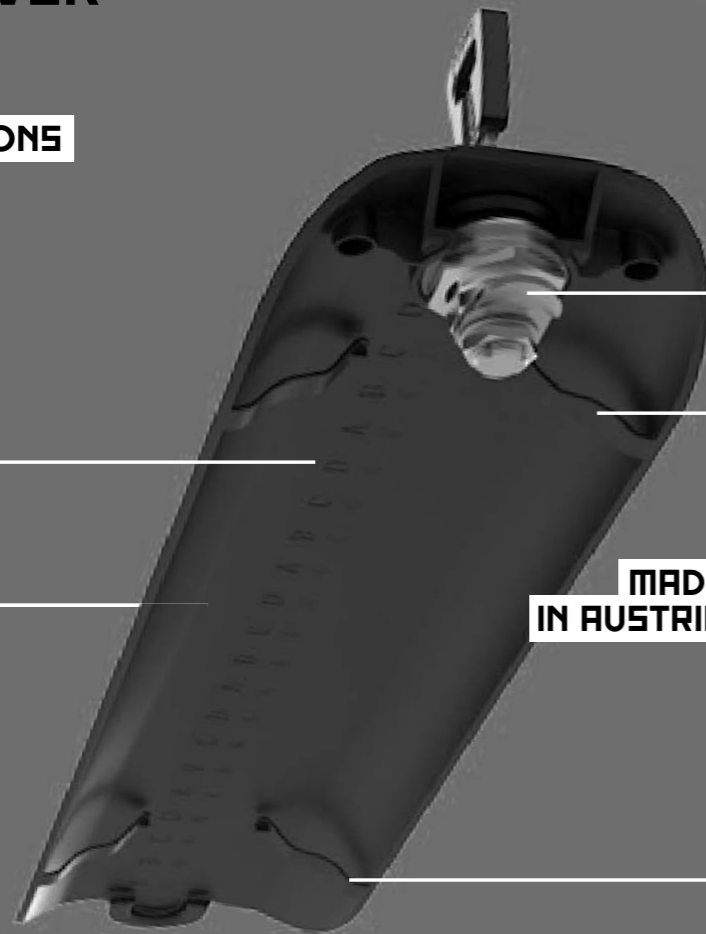

KTM PRT.-NR.: 8745501

POWER ARMS

FOR A TIGHT FITTING BATTERY

PTTL POWER TUBE TOP LOADER

ADVANCED FLEXING FINES
FOR A TIGHT FITTING BATTERY

MADE IN AUSTRIA

POWER EJECTOR
FOR A SOFT BATTERY REMOVAL

BATTERY HOLDER