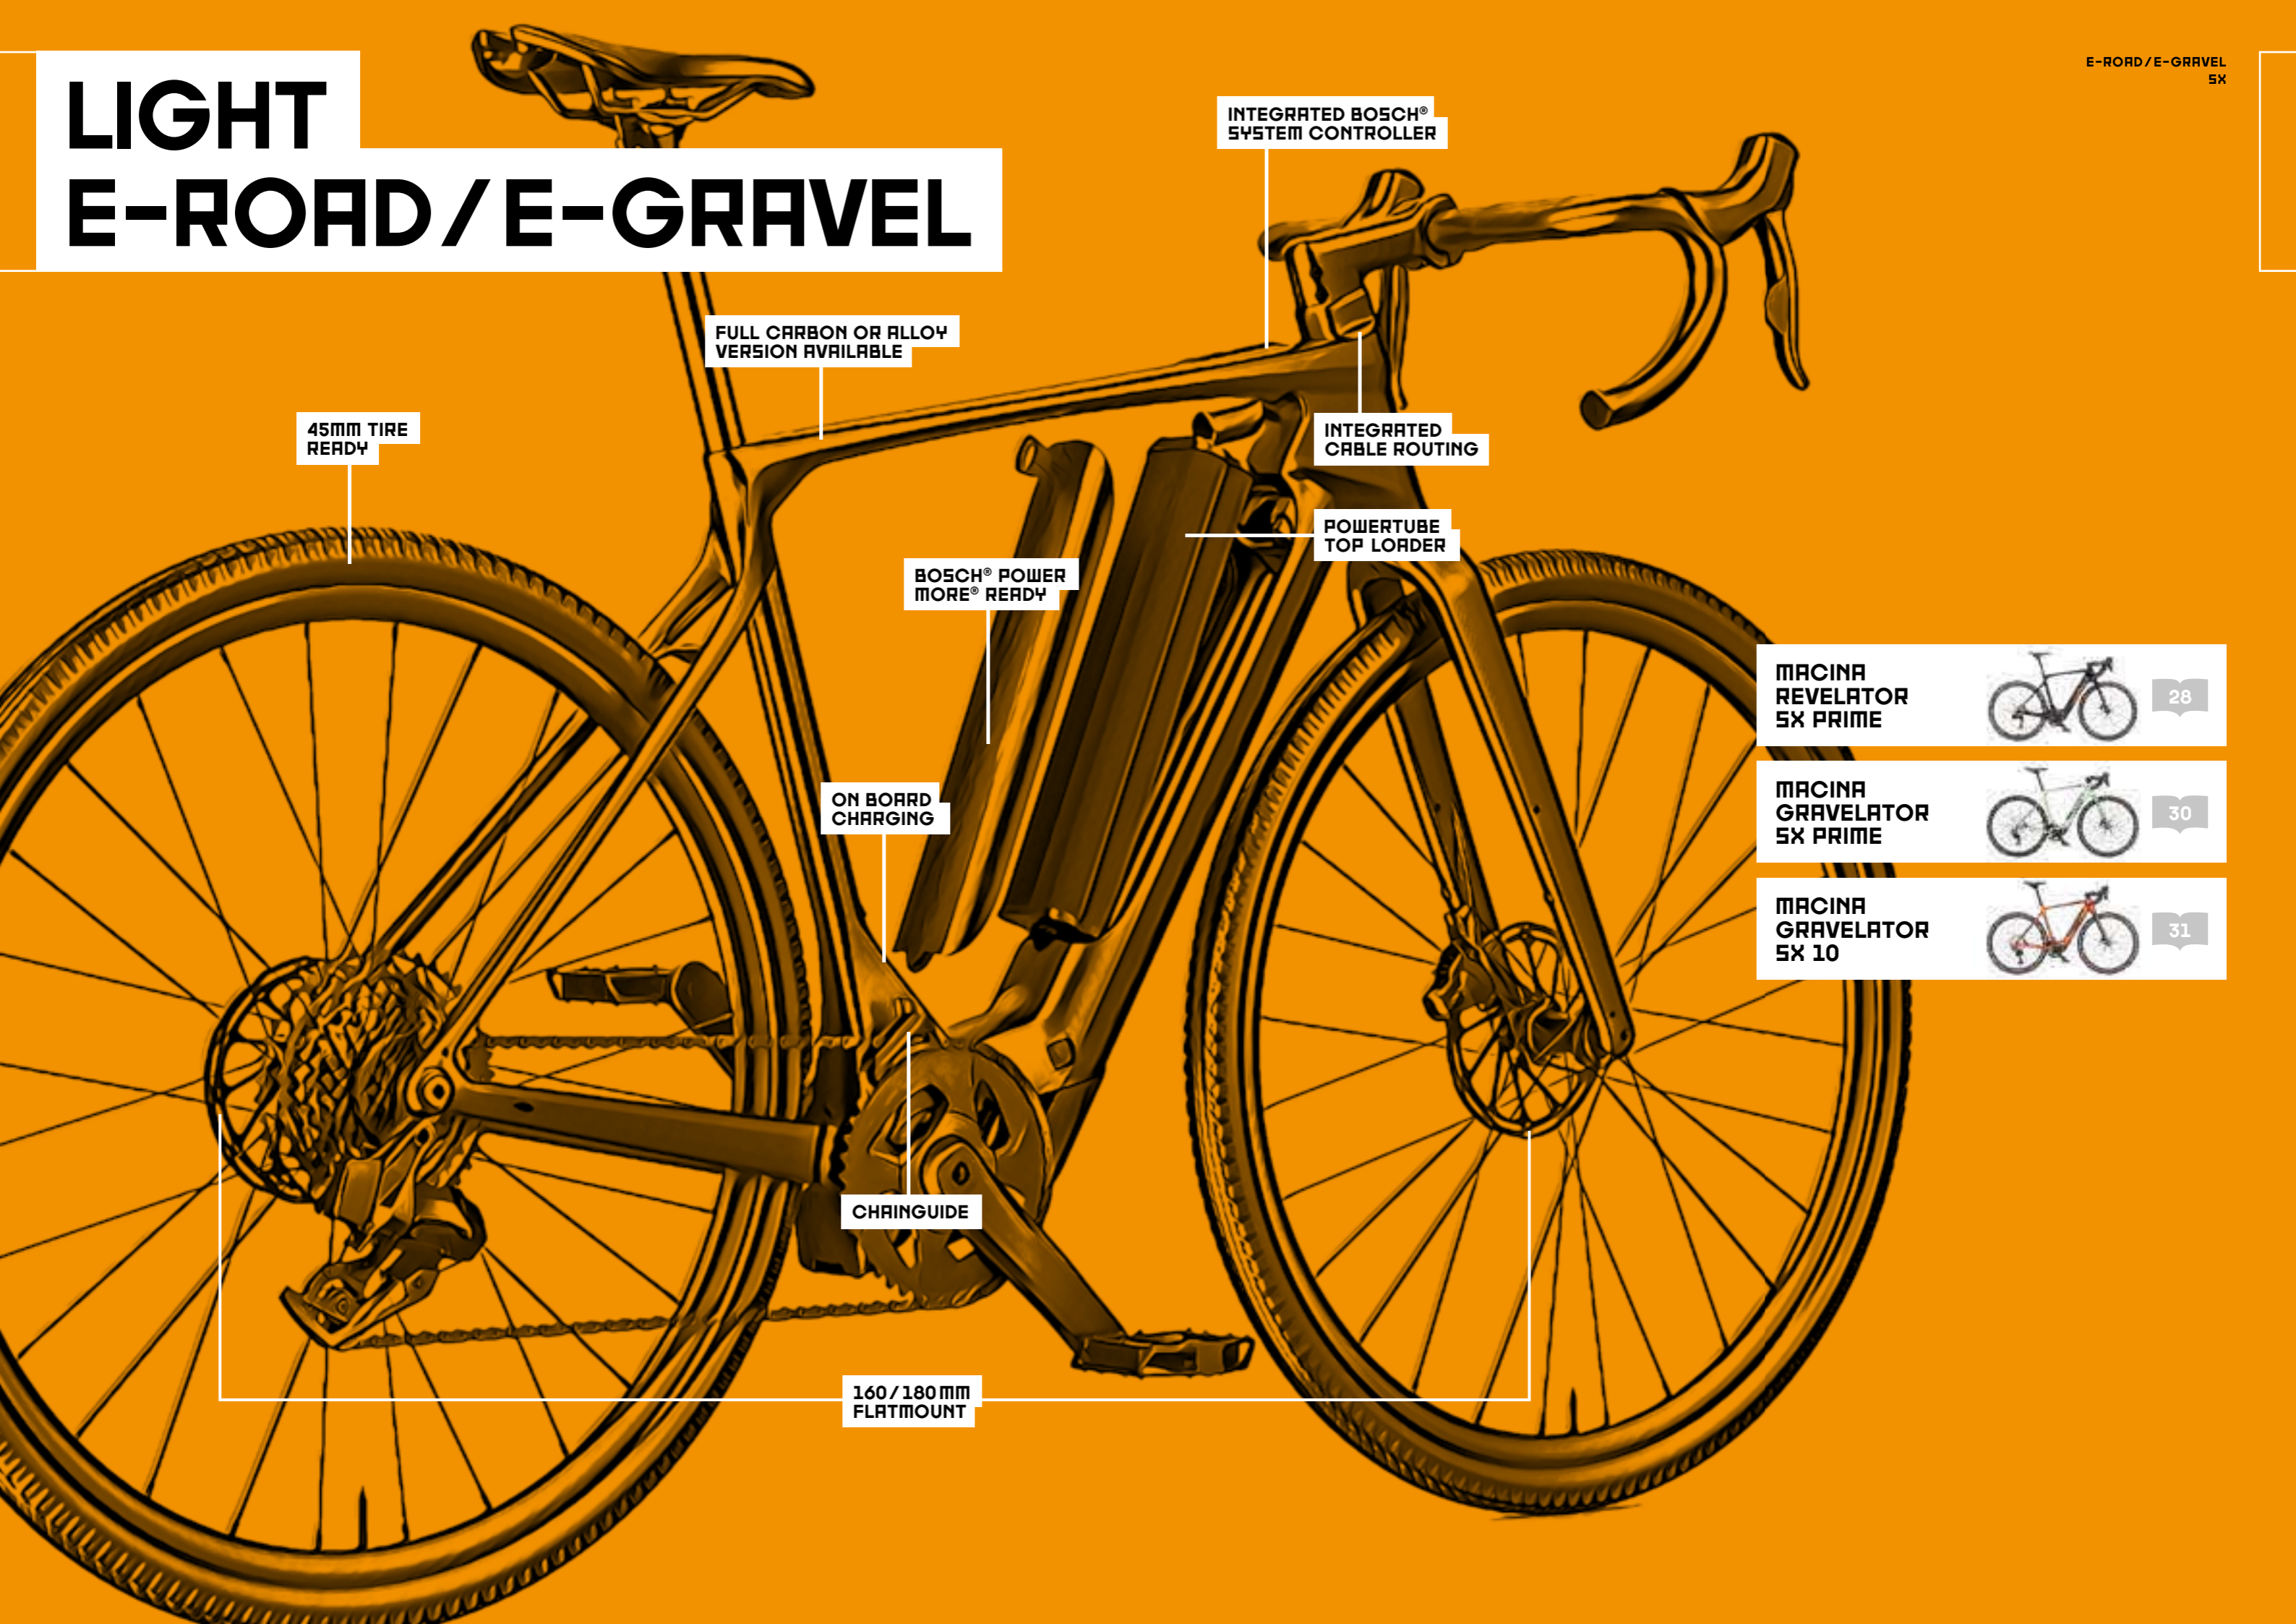

■ BURNT ORANGE (DARK ORANGE+ORANGE)

📏 024316100 35cm / S

LIGHT E-ROAD / E-GRAVEL

45mm TIRE
READY

FULL CARBON OR ALLOY
VERSION AVAILABLE

INTEGRATED BOSCH®
SYSTEM CONTROLLER

INTEGRATED
CABLE ROUTING

POWERTUBE
TOP LOADER