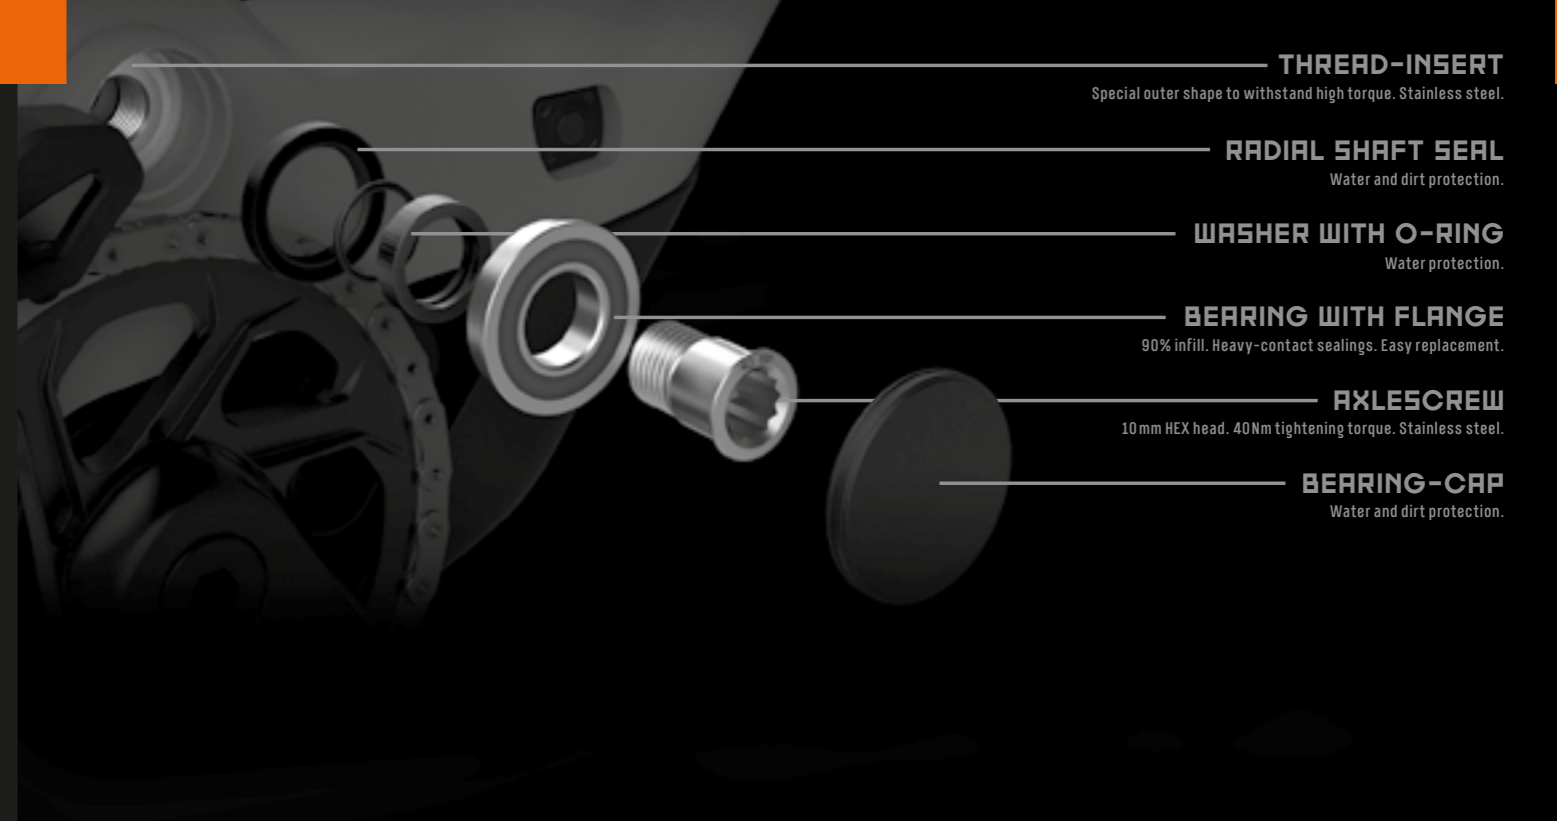

86

GEO

100

YOUR FRAMESIZE

106

ADVANCED KINEMATIC WITH MORE ANTI-SQUAT

100% ANTI-SQUAT ZONE

SUBMARINE MAIN-PIVOT