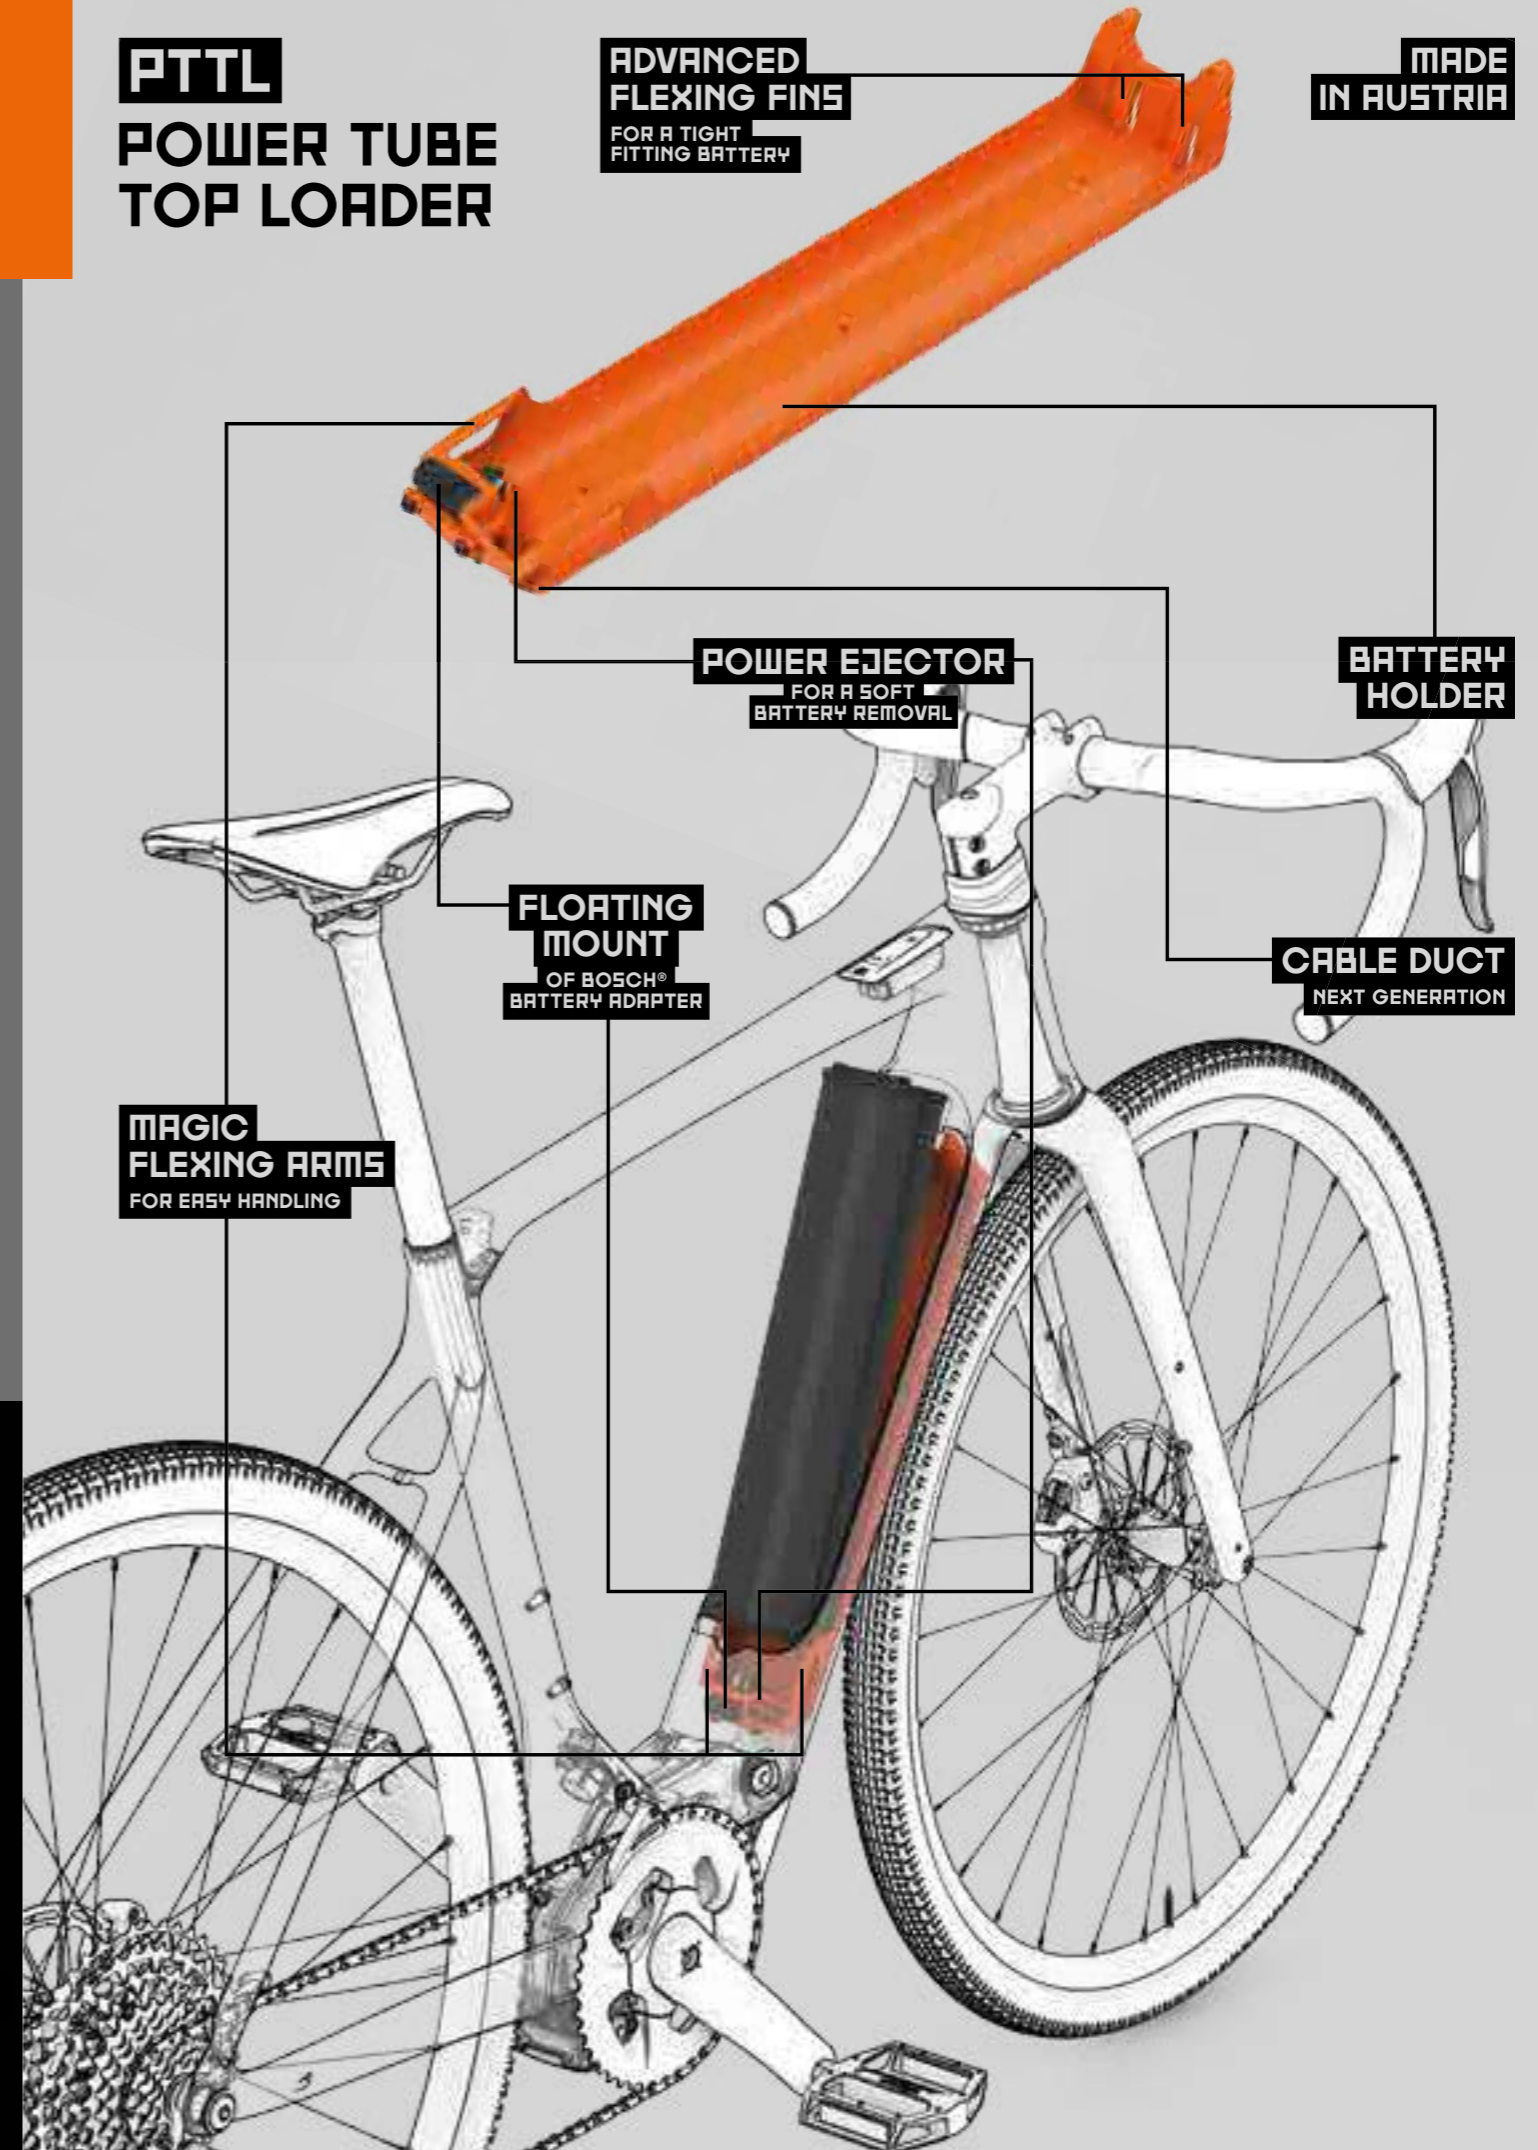

PTTL POWER TUBE TOP LOADER

ADVANCED FLEXING FINES
FOR A TIGHT FITTING BATTERY

MADE IN AUSTRIA

POWER EJECTOR
FOR A SOFT BATTERY REMOVAL

BATTERY HOLDER

FLOATING MOUNT
OF BOSCH® BATTERY ADAPTER

CABLE DUCT
NEXT GENERATION

MAGIC FLEXING ARMS
FOR EASY HANDLING