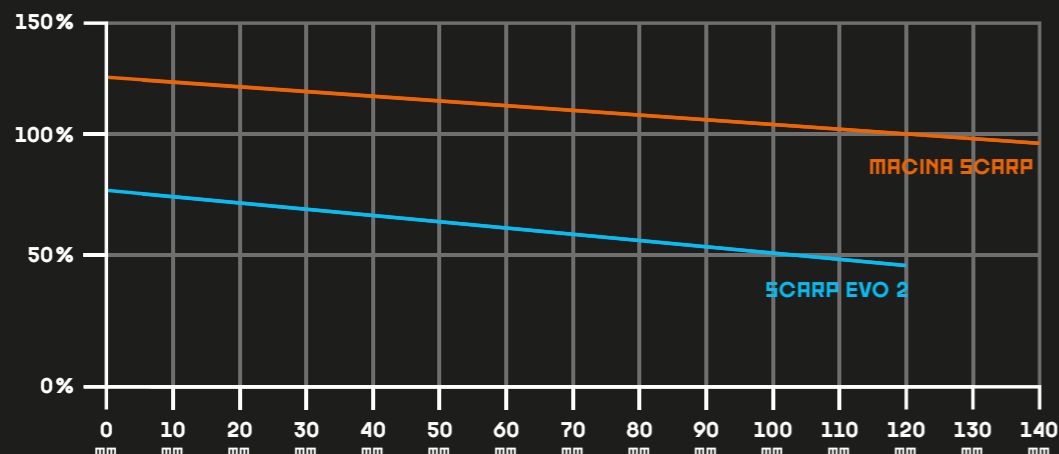

86

GEO

100

YOUR FRAMESIZE

106

ADVANCED KINEMATIC WITH MORE ANTI-SQUAT

100% ANTI-SQUAT ZONE

SUBMARINE MAIN-PIVOT