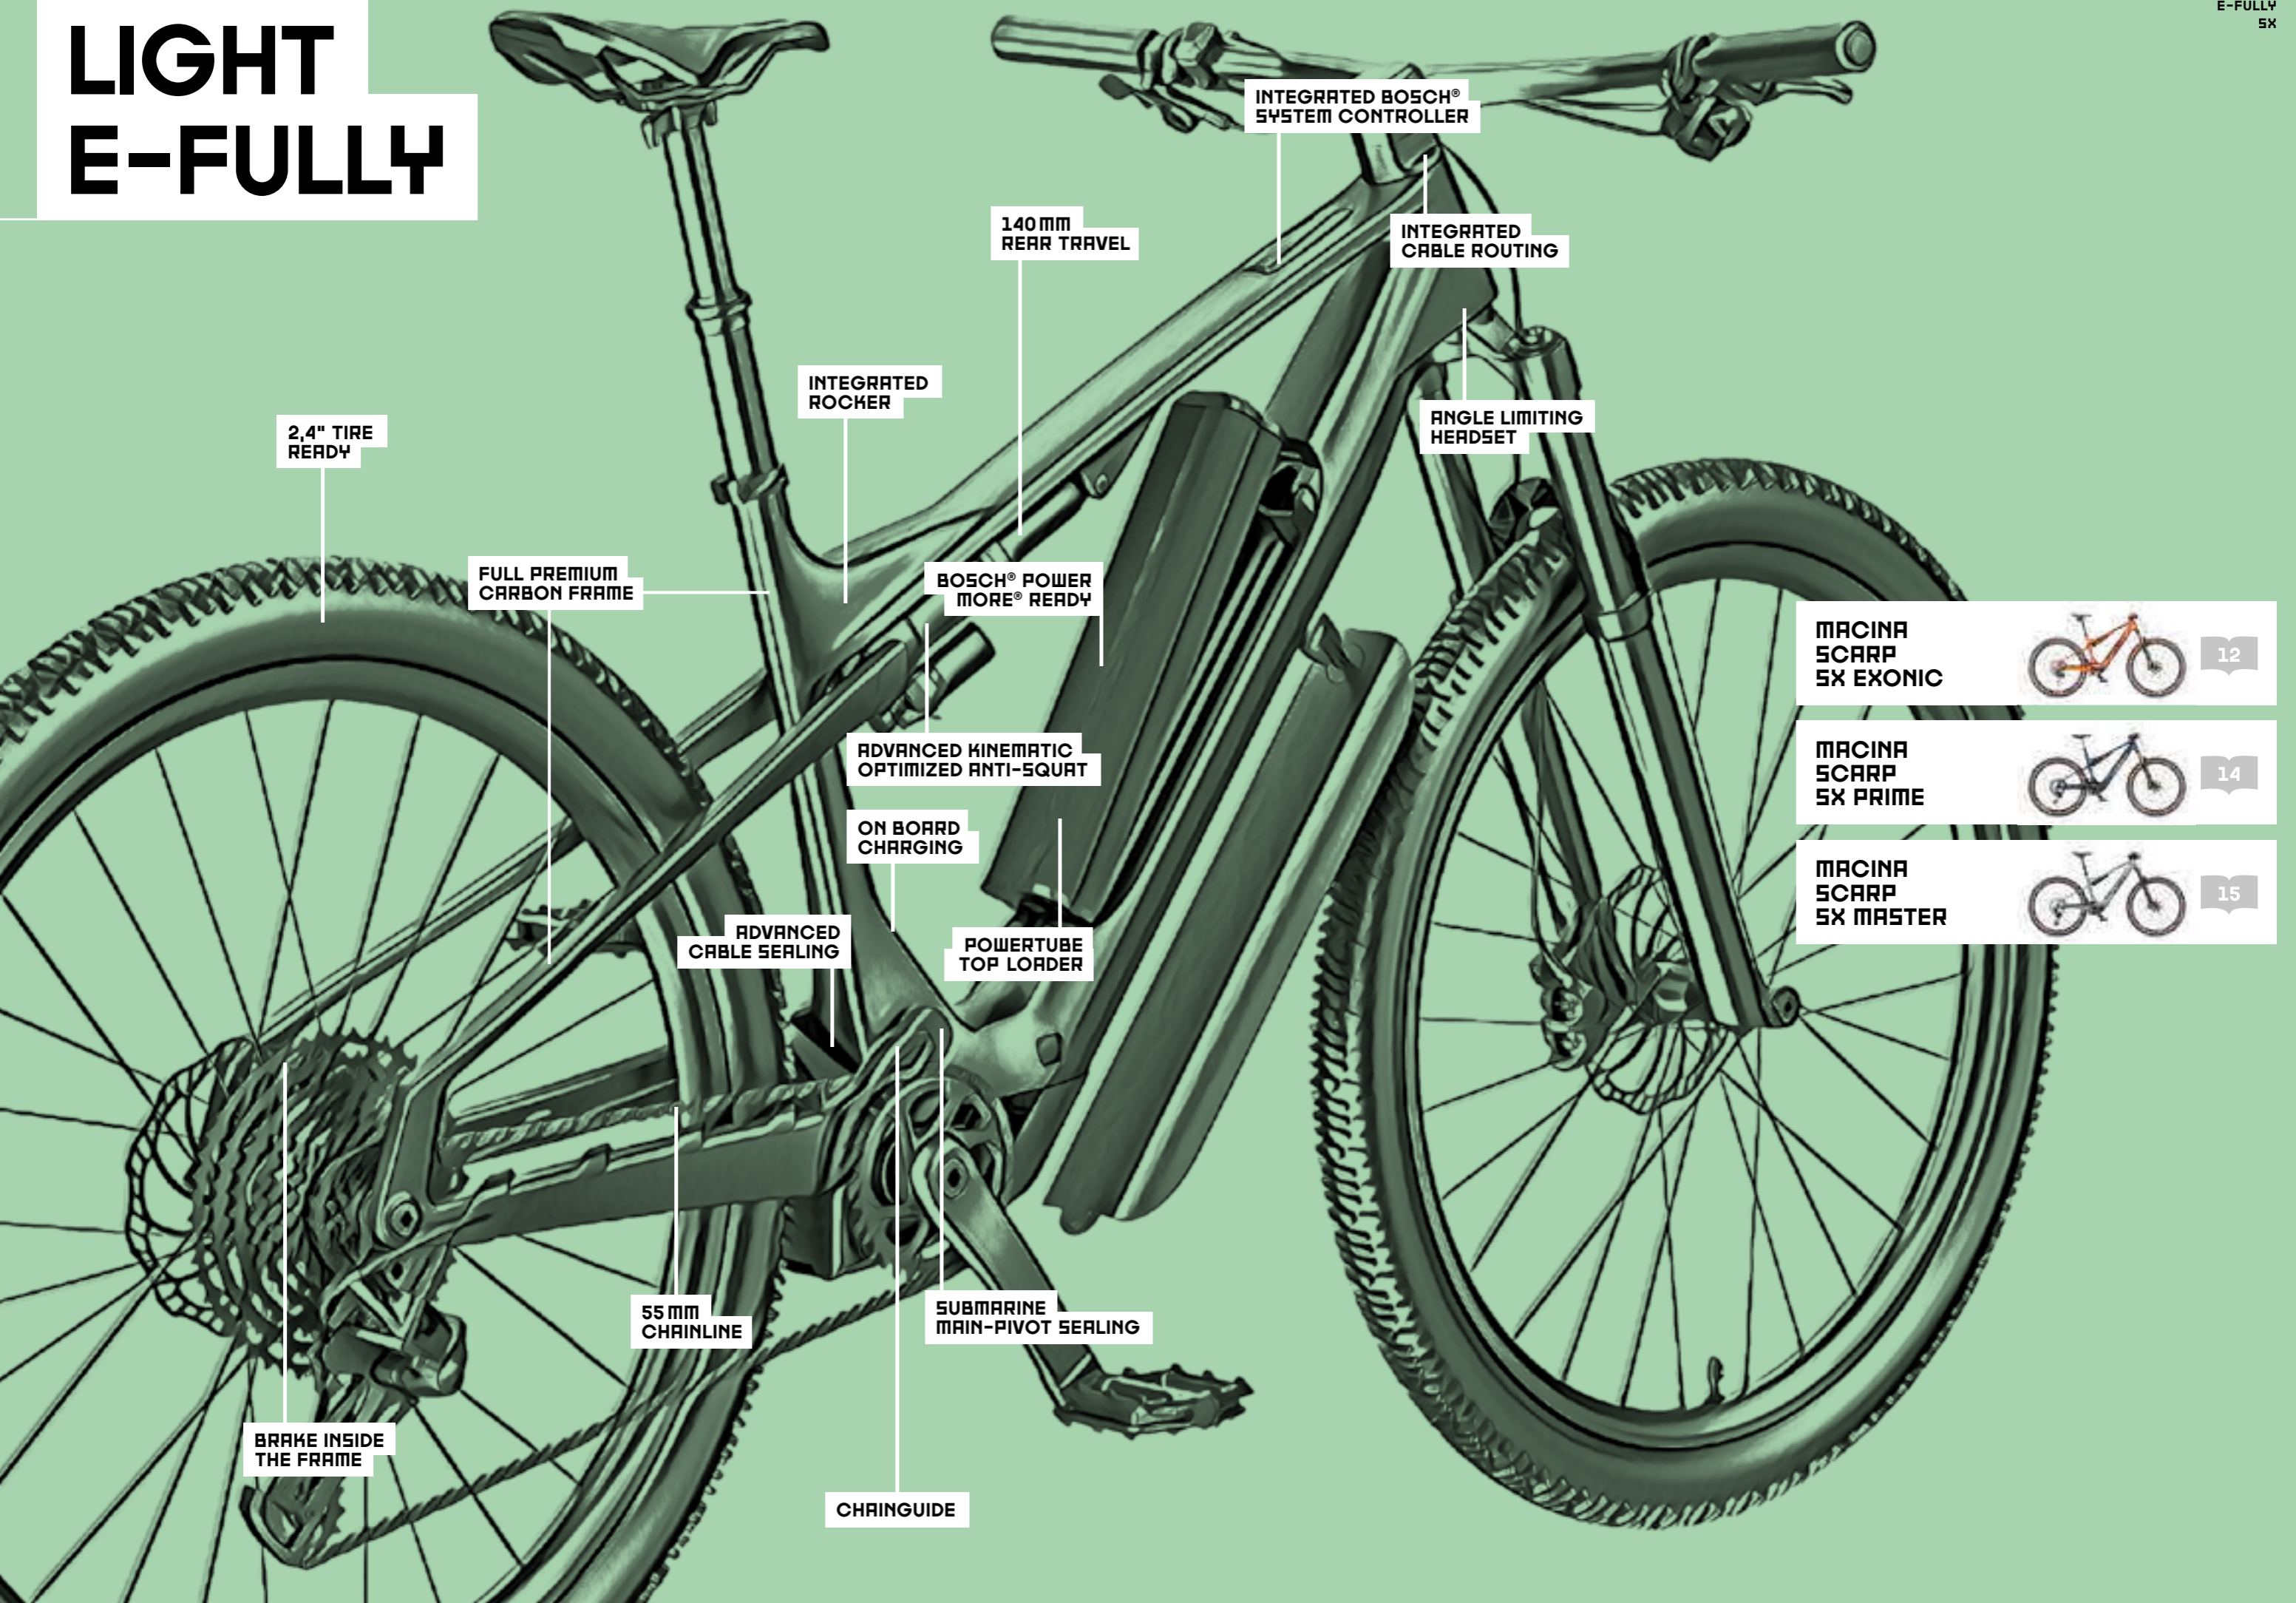

MACINA
SPORT
SX 20

39

LIGHT E-FULLY

2,4" TIRE
READY

FULL PREMIUM
CARBON FRAME

INTEGRATED
ROCKER

140MM
REAR TRAVEL

INTEGRATED BOSCH®
SYSTEM CONTROLLER