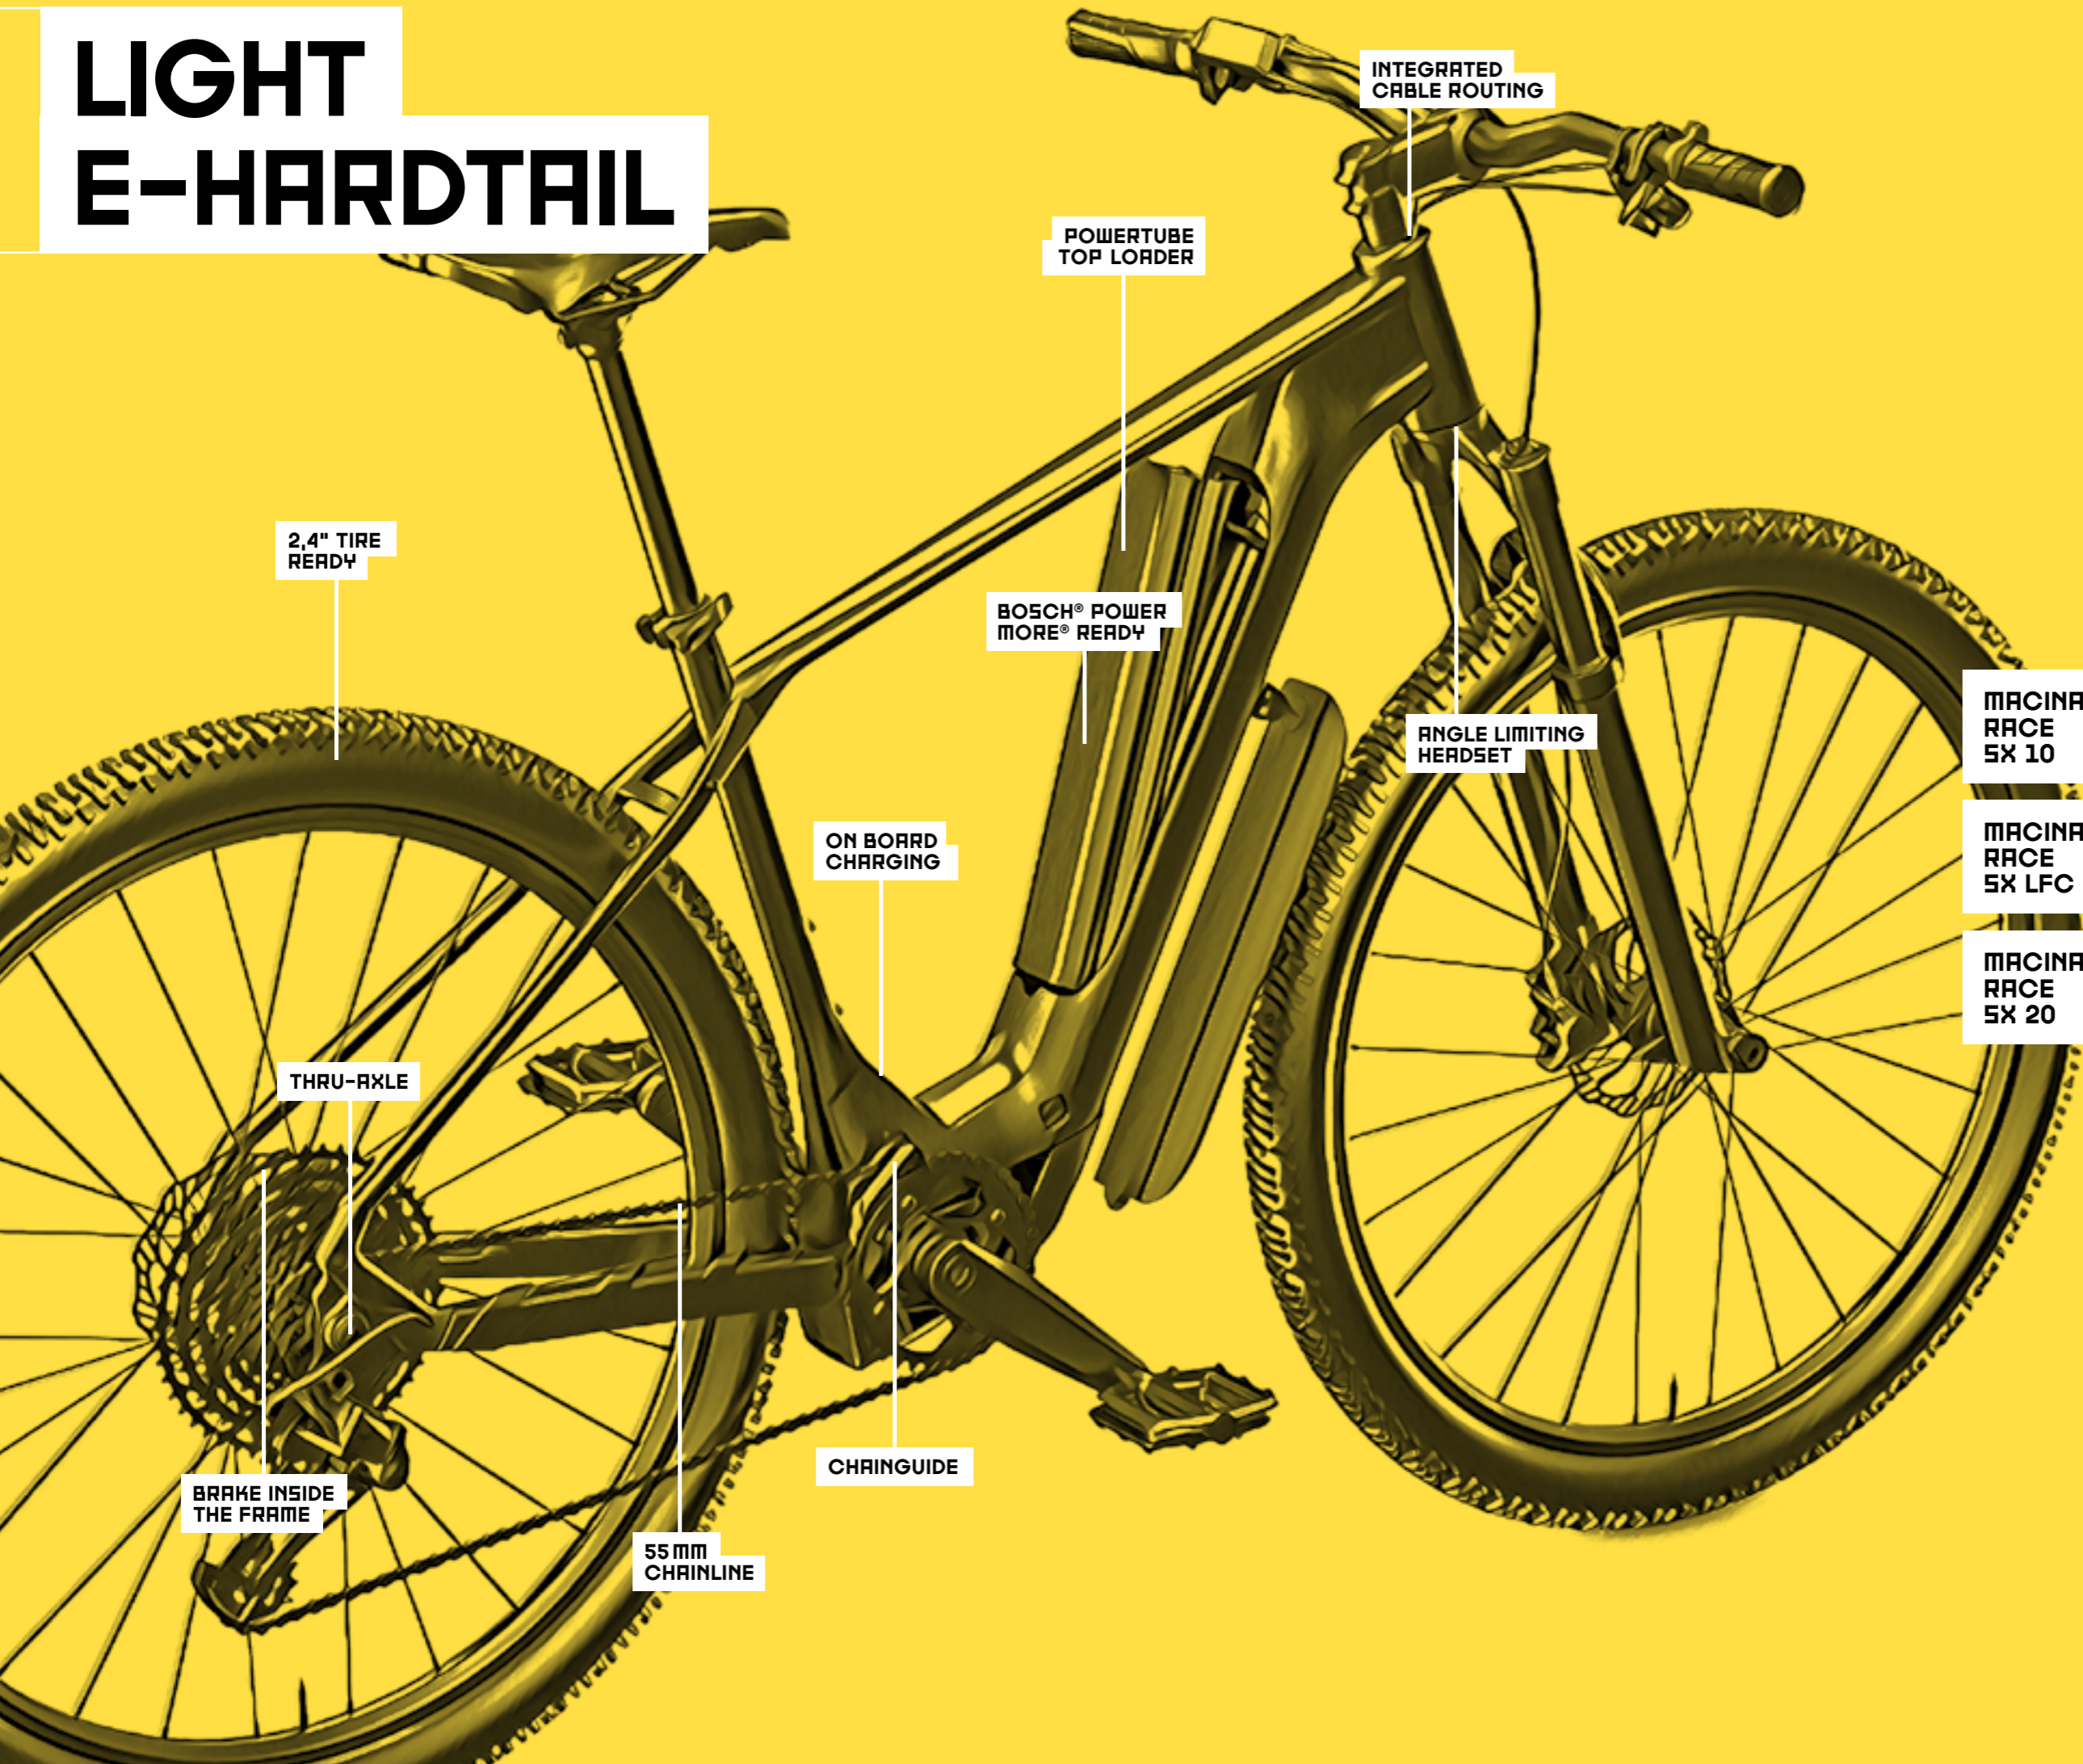

LIGHT E-HARDTAIL

2,4" TIRE
READY

POWERTUBE
TOP LOADER

INTEGRATED
CABLE ROUTING

BOSCH® POWER
MORE® READY

ANGLE LIMITING
HEADSET

ON BOARD
CHARGING

THRU-AXLE

BRAKE INSIDE
THE FRAME

55 MM
CHAINLINE

CHAINGUIDE

MACINA
RACE
5X 10

18

MACINA
RACE
5X LFC

20

MACINA
RACE
5X 20

21