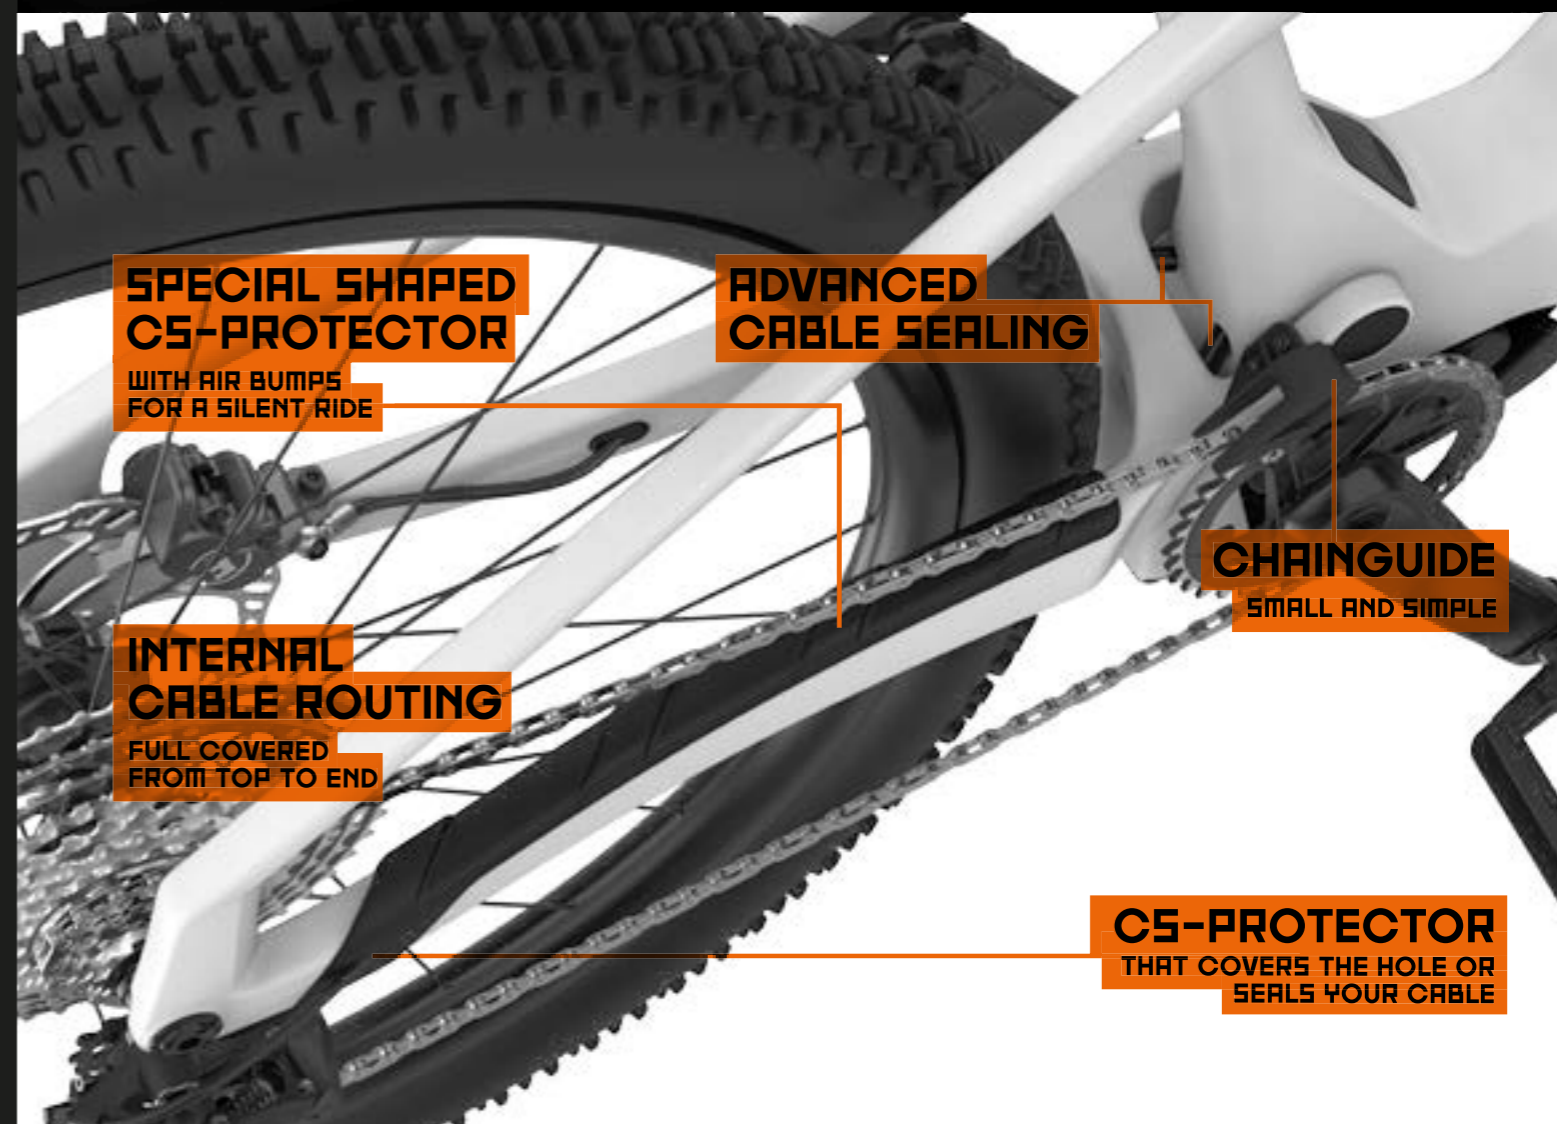

- THREAD-INSERT**
Special outer shape to withstand high torque. Stainless steel.
- RADIAL SHAFT SEAL**
Water and dirt protection.
- WASHER WITH O-RING**
Water protection.
- BEARING WITH FLANGE**
90% infill. Heavy-contact sealings. Easy replacement.
- AXLE SCREW**
10mm HEX head. 40Nm tightening torque. Stainless steel.
- BEARING-CAP**
Water and dirt protection.