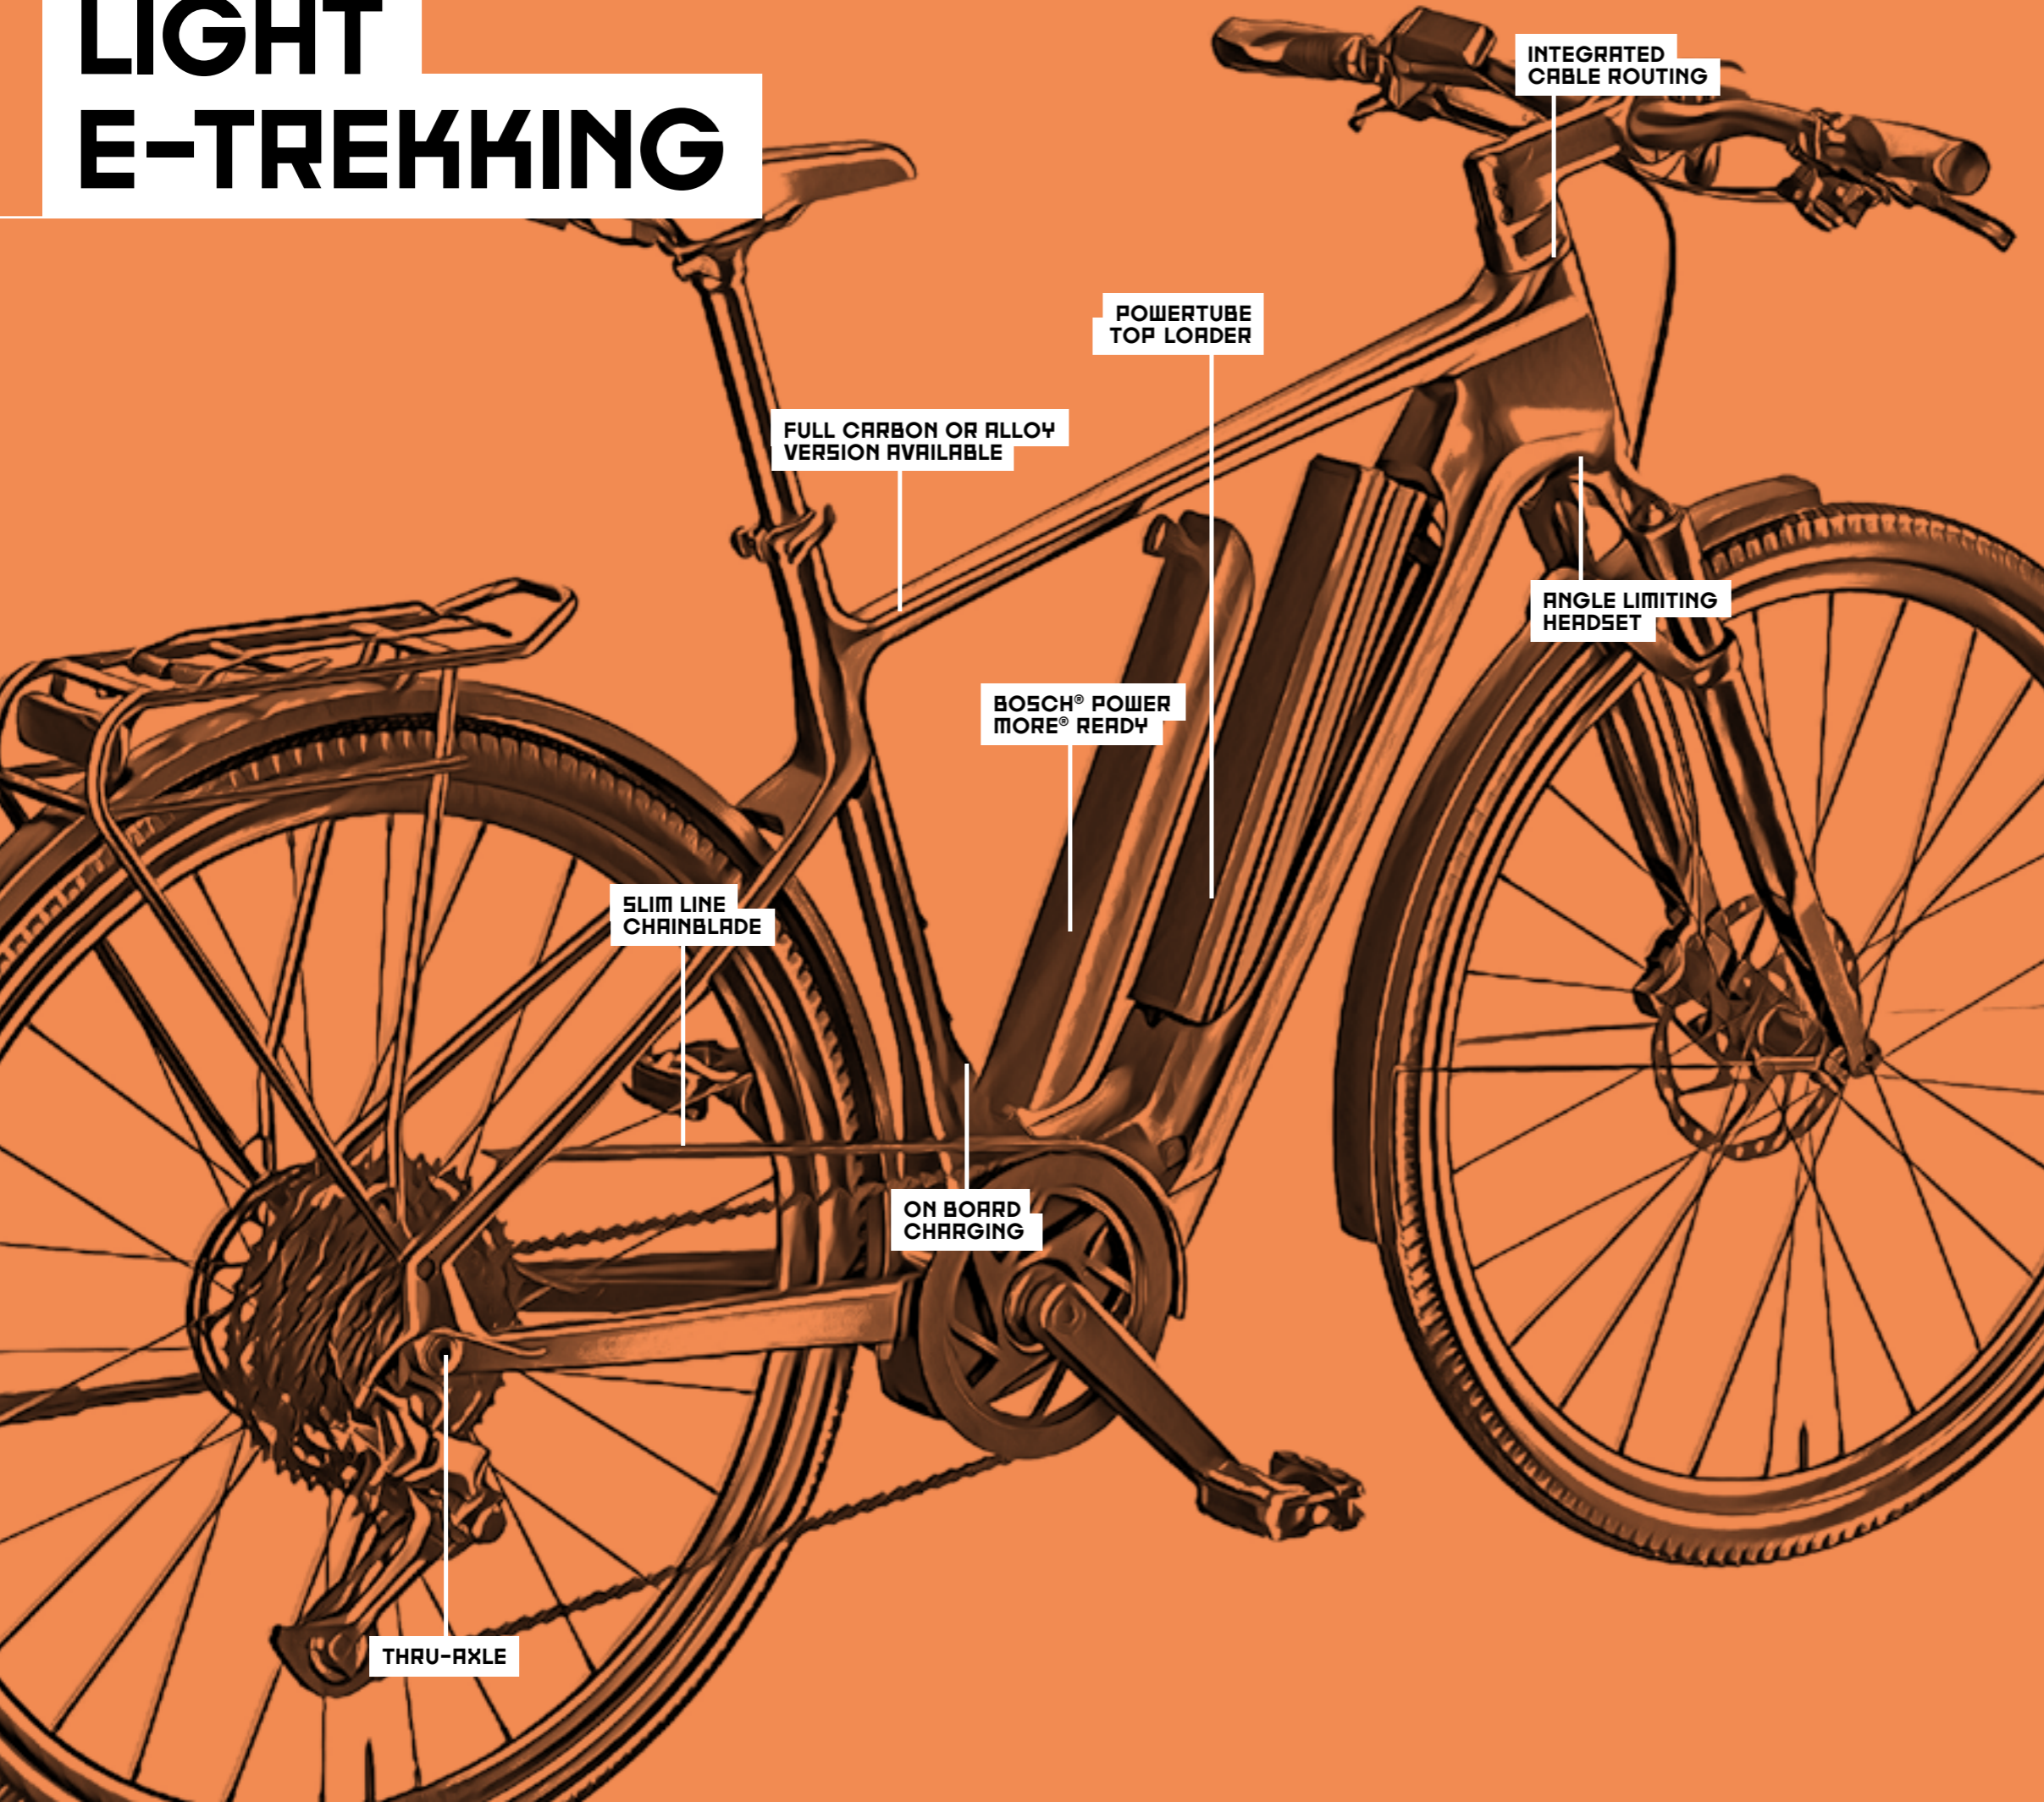

BURNT ORANGE (DARK ORANGE+ORANGE)

024327109	49cm / XS
024327112	52cm / S
024327115	55cm / M
024327117	57cm / L
024327119	59cm / XL

LIGHT E-TREKKING

MACINA CROSS 5X ELITE		34
MACINA CROSS 5X 20		35
MACINA SPORT 5X PRIME		36
MACINA SPORT 5X ELITE		37
MACINA SPORT 5X 10		38
MACINA SPORT 5X 20		39