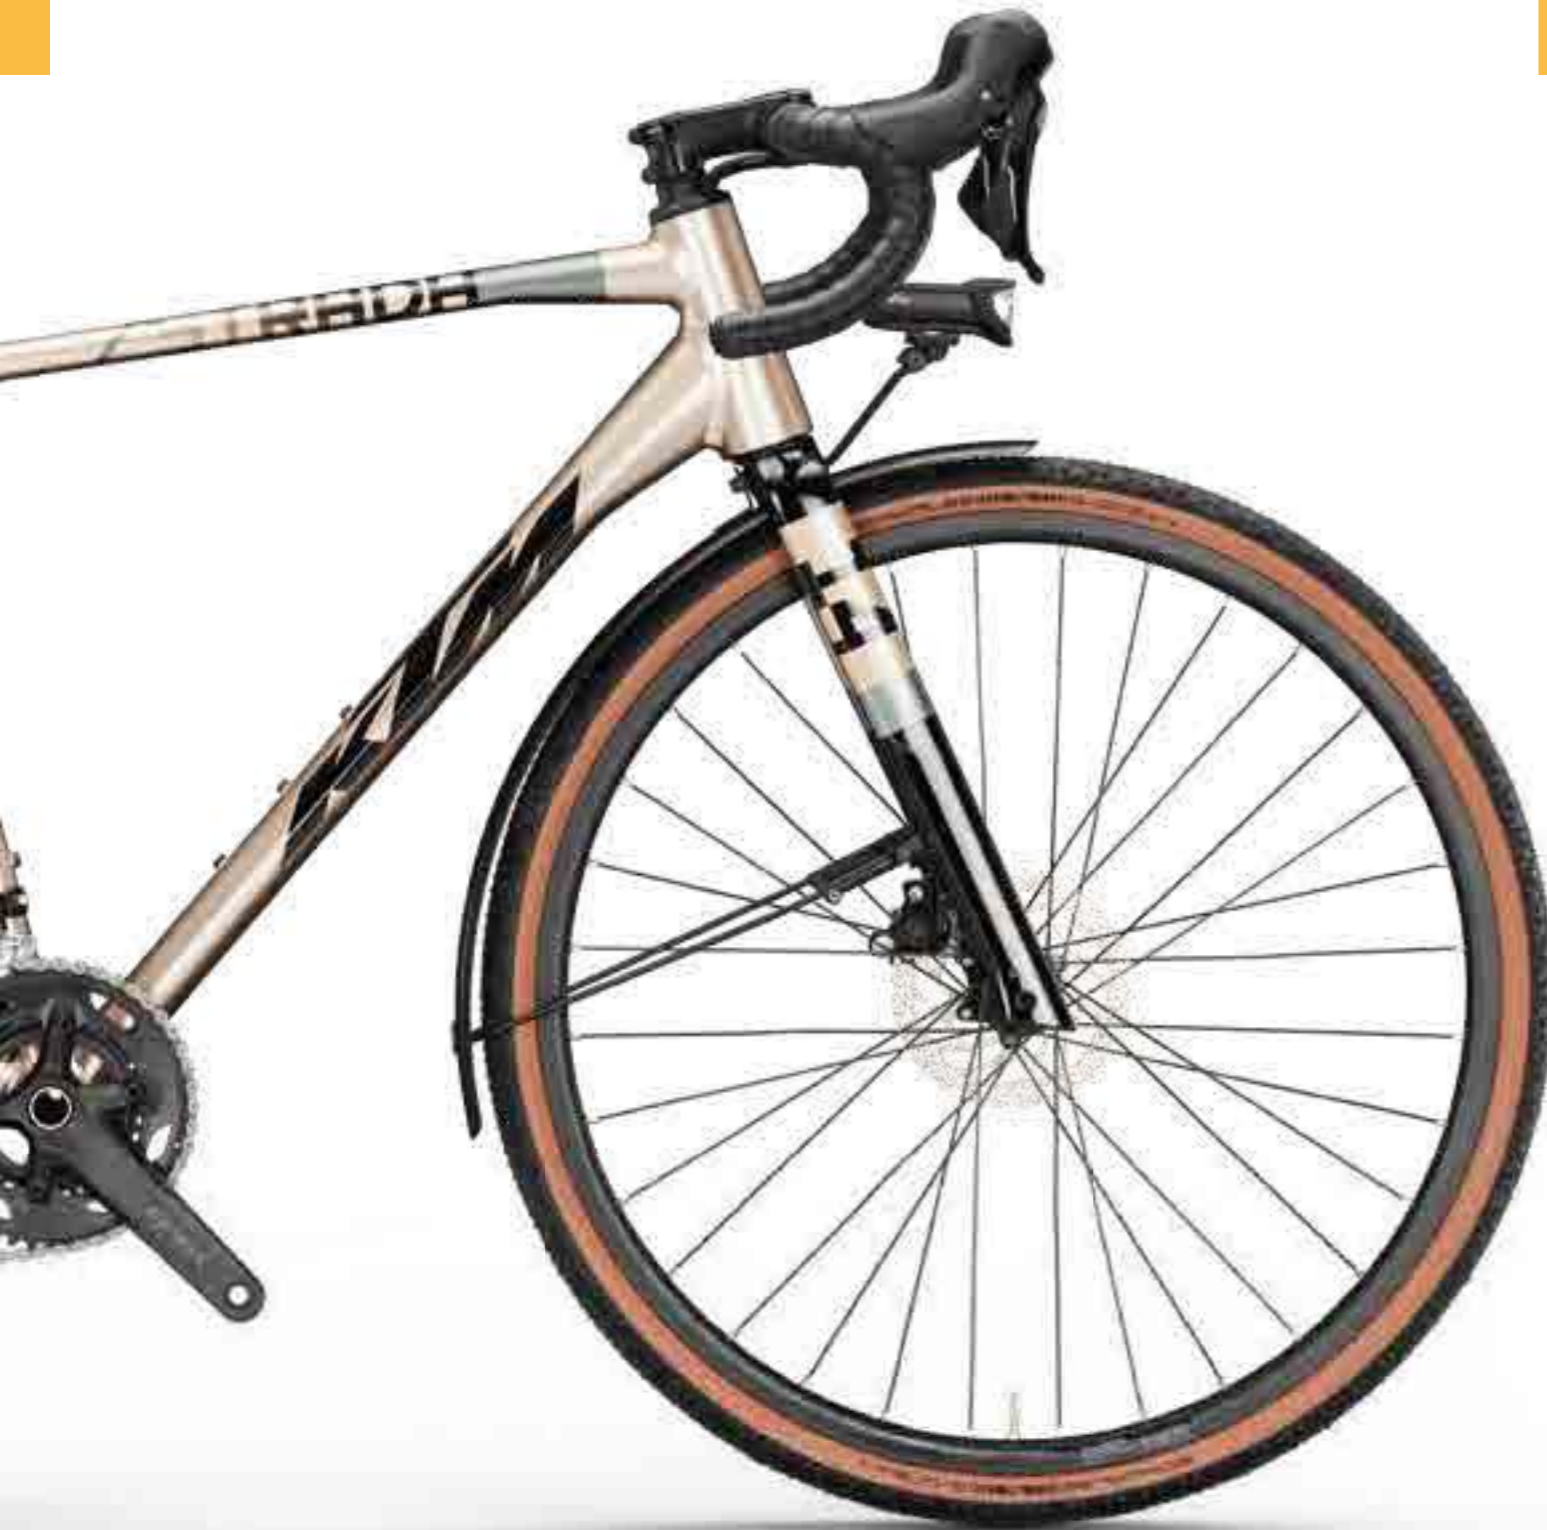

X-STRADA LFC

2x10 SHIMANO
GRX

FRAME	X-Strada Gravel AL6061tb / R-2090
FORK	X-Strada Gravel Perf. Carbon w/mountings F14
R. DERRAIL.	Shimano GRX RX400-10 shadow+
F. DERRAIL.	Shimano GRX RX400-2
SHIFTLEV.	Shimano GRX RX400
CRANKSET	Shimano GRX RX600-10 46-30T
BOTTOM BR.	Shimano RS500 pressfit Road
SPROCKET	Shimano HG50-10 / 11-36T
CHAIN	Shimano HG54-10
BRAKE	Shimano GRX RX400 hydraulic
ROTOR	Shimano RT30 CL 160 / 160
WHEEL F	KTM Line - Shimano RS470 CL 32H 100-12TA Black Jack Ready23 ASV 32H 622x23TC DT Champion 2.0 black
WHEEL R	KTM Line - Shimano RS470 CL 32H 142-12TA Black Jack Ready23 ASV 32H 622x23TC DT Champion 2.0 black
TIRE F	Schwalbe G-One Bite Perf. RaceGuard TLE 40-622
TIRE R	Schwalbe G-One Bite Perf. RaceGuard TLE 40-622
GRIP	KTM tape
BAR	KTM Comp II Road
STEM	KTM Team II Road - 8"
HEADSET	Acros ICR 1.5"
SEATPOST	KTM Line Sport
SEATPOST	KTM Comp II 27.2/350
SEATCLAMP	KTM Team light 31.8
CARRIER	Tubus Vega Evo
LIGHT F	B&M Ixon Core LED 50Lux Battery
LIGHT R	B&M Toplight 2C LED battery
FENDER	SKS EVO AL 45mm black matt
KICKSTAND	KTM 28" adjustable
MODULE NR.	024194 BG
SYS. WEIGHT	11.7 kg (permissible total weight)
WEIGHT	12.6 kg (without pedals)

COPPER TITAN (BLACK+GREY+ORANGE)

✓	024194309	49cm / XS
✓	024194312	52cm / S
✓	024194315	55cm / M
✓	024194317	57cm / L
✓	024194319	59cm / XL