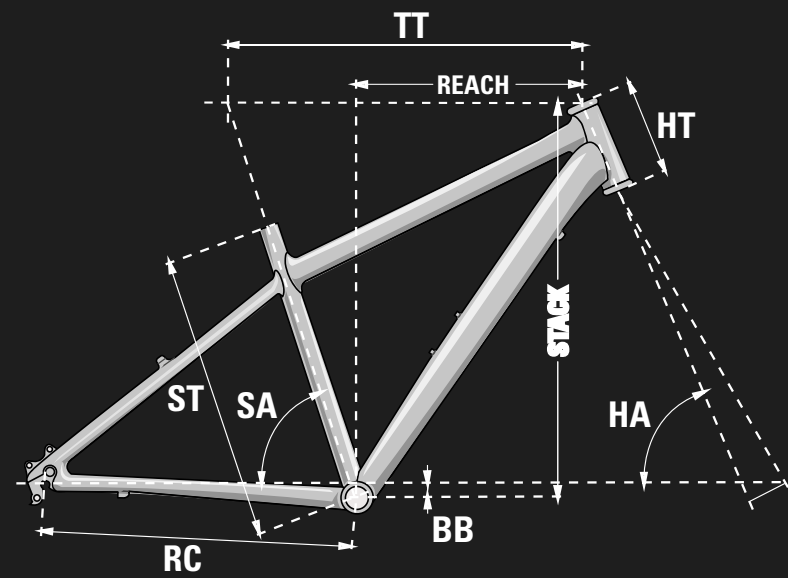

Geometry

PRORACE 24

SIZE UNI

ST (MM) 360

TT (MM) 486

HA (°) 70

SA (°) 73

RC (MM) 405

HT (MM) 100

BB (MM) -35

REACH 333

STACK 499

USER 130-155

REF. LP_P_360