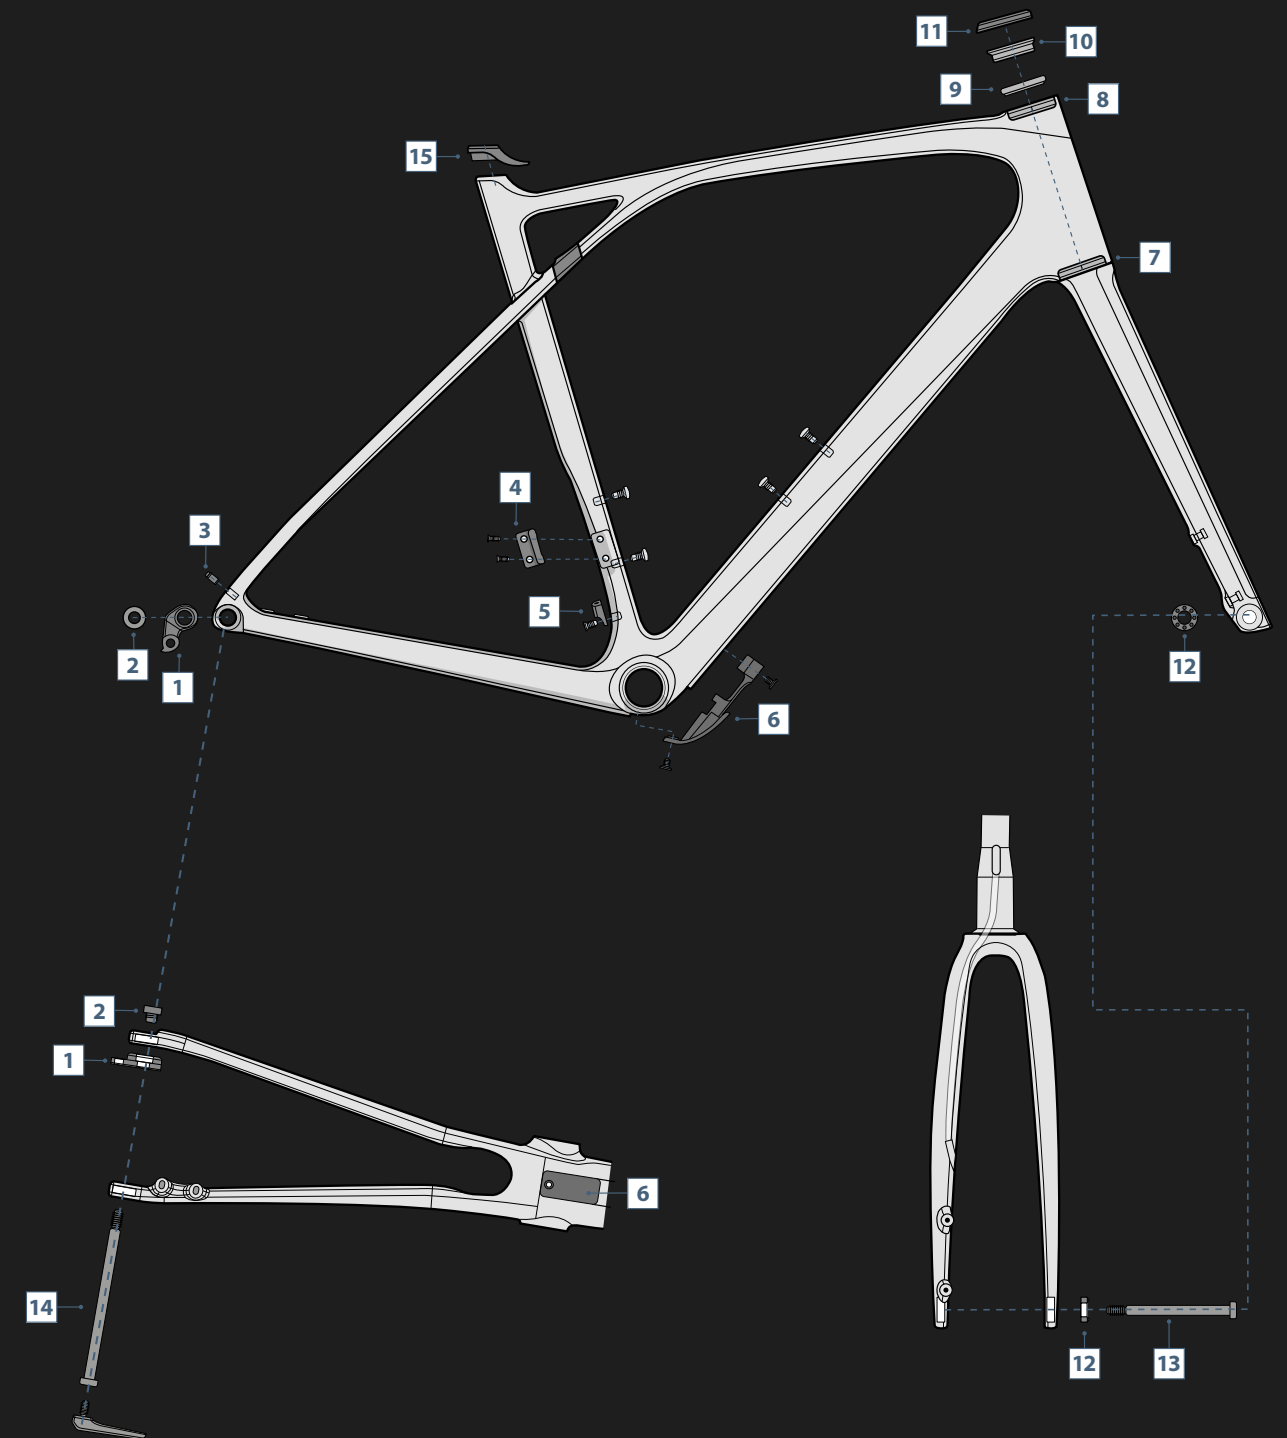

Nomenclature

PULSIUM SAT

Pulsium SAT 8.0

COOPER ROSE

Ref. LPSPA

Non-binding illustrations

Frame	Pulsium SAT Disc thru axle UD Superlight carbon
Fork	Pulsium Disc thru axle UD Superlight carbon
Front derailleur	Shimano Ultegra R8150F
Rear derailleur	Shimano Ultegra R8150-GS, 12s
Crankset	Shimano Ultegra R8100, 50-34T 170mm (XS/S) / 172.5mm (M/L) / 175mm (XL)
Bottom bracket	Shimano Press Fit BB7141B
Sprocket	Shimano Ultegra R8100 11-34T 12s
Chain	Shimano M7100 12s
Rotors	Shimano MT900 160mm /140mm Center Lock
Shiftlevers	Shimano Ultegra Di2 BR8170 2x12s flat mount with Fin
Headset	Acros AIX-532 IS52/28,6 - IS52/40
Handlebar	Lapierre UD carbon, Width: 400mm (XS/S), 420mm (M/L/XL)
Grips	Lapierre Vexgel tape
Stem	Lapierre alloy, internal routing, Ø: 31.8mm, 80mm (XS/S) 90mm (M) 100mm (L) 110mm (XL)
Seatpost	Lapierre carbon light, Ø: 27.2mm, L: 350mm
Saddle	Fizik Aliante R3 Kium
Wheelset	New Lapierre Road Disc 38 622x21 carbon Center Lock Tubeless Ready
Tires	Continental GP5000S TR Tubeless ready 700x28
Pedals	VP-335 Clips&Strap
Accessories	Thru axle multitool lever + GoPro mount for GPS