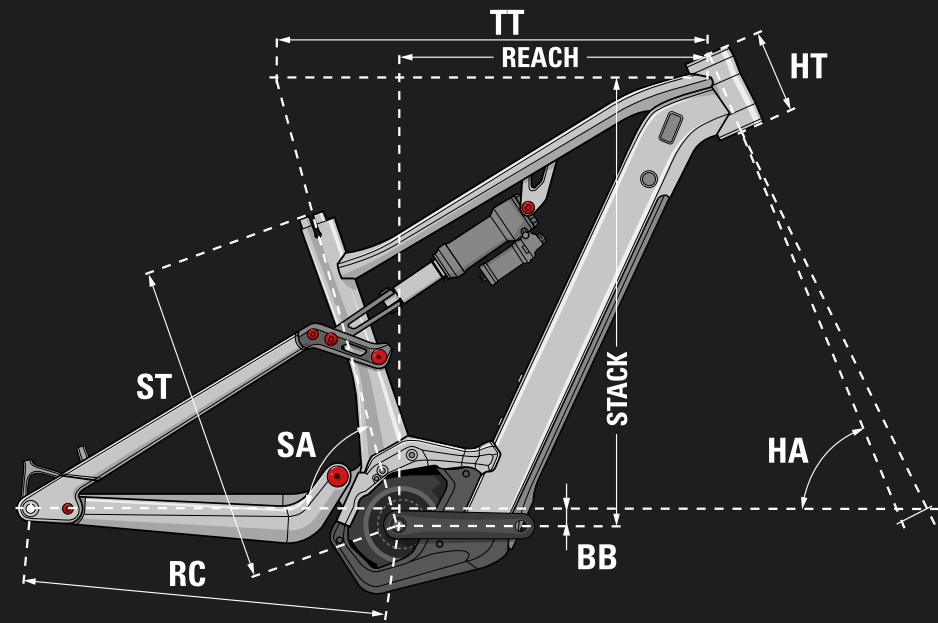

Geometry

OVERVOLT TR