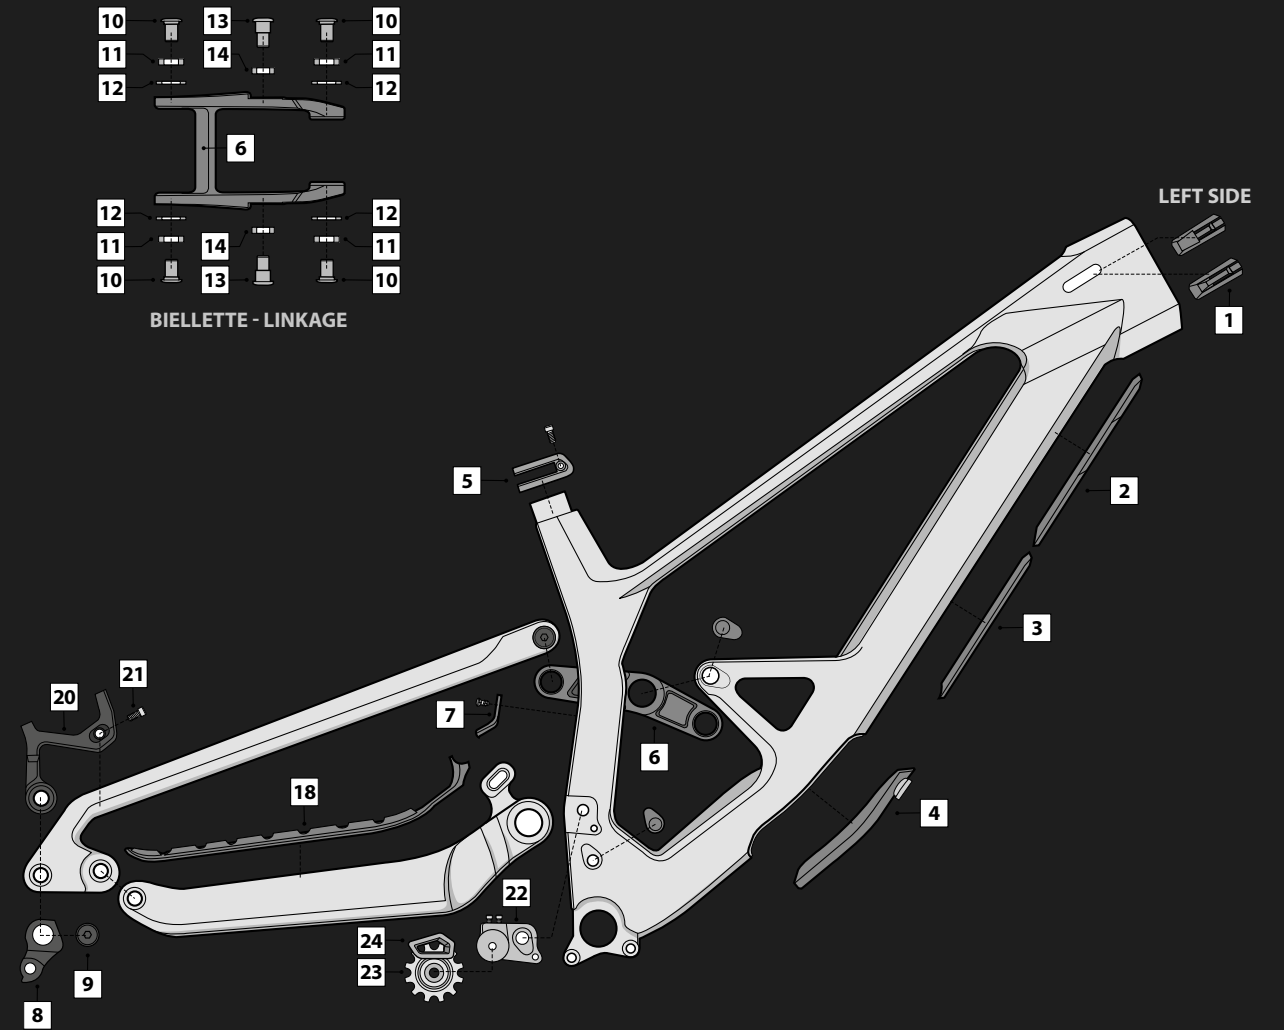

Nomenclature

SPICY CF