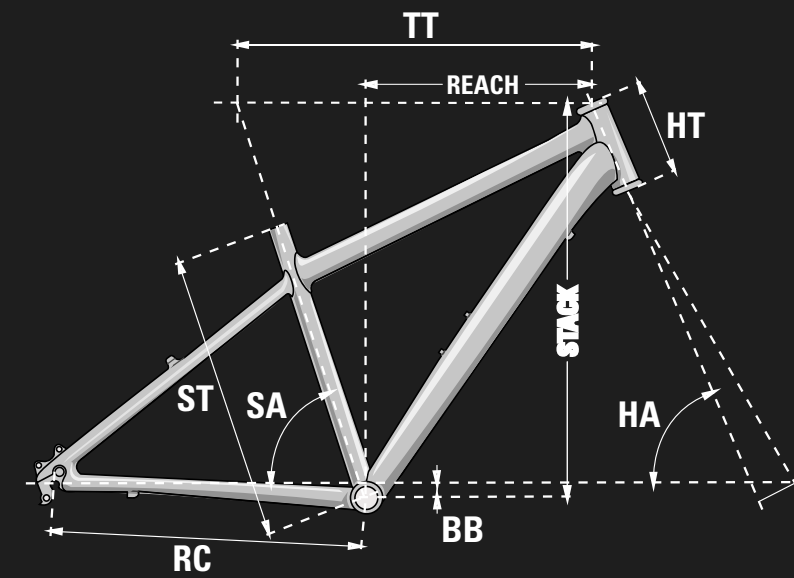

HT (MM) 100

BB (MM) -35

REACH 333

STACK 499

USER 130-155

REF. LP_P_360

Geometry

PRORACE 20