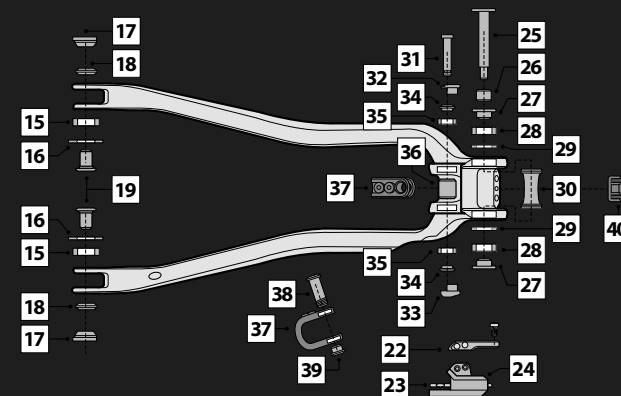

Nomenclature

SPICY CF