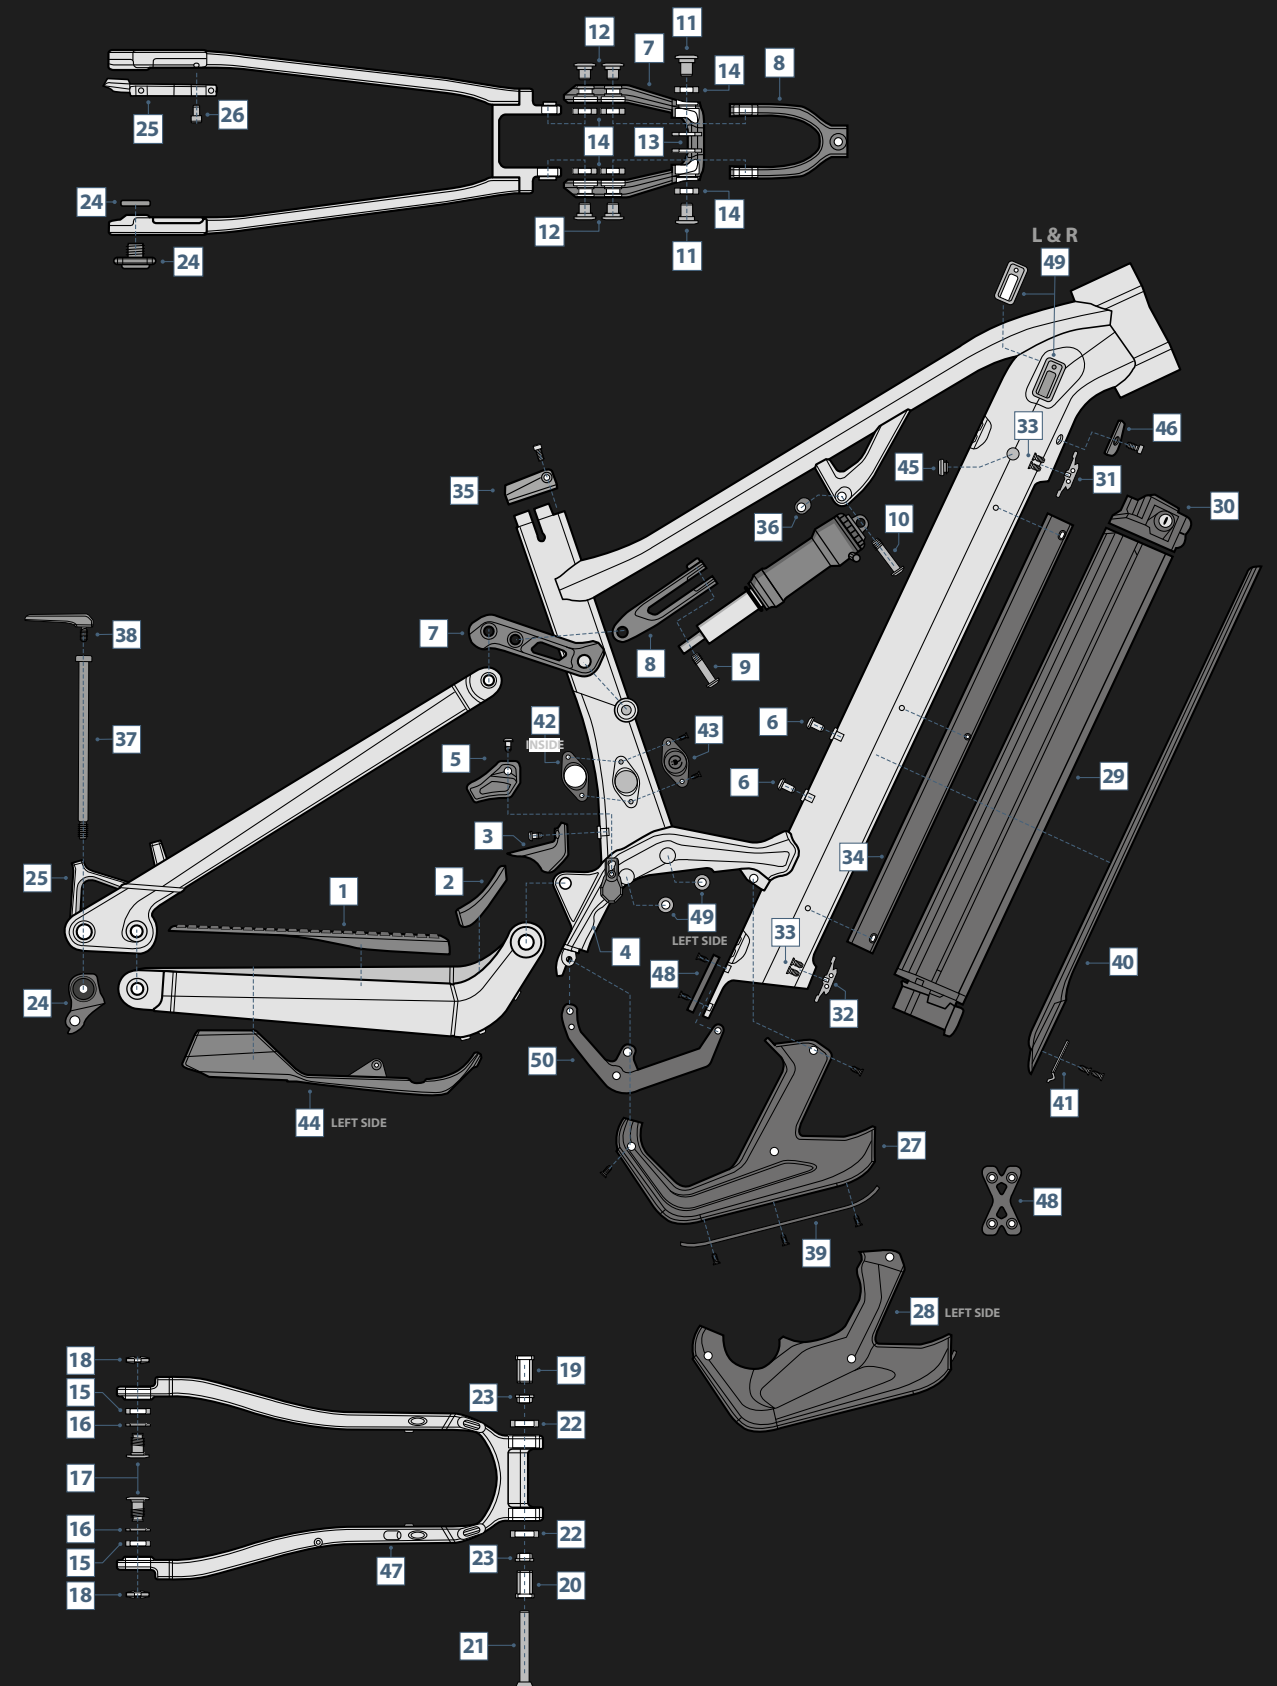

Nomenclature

OVERVOLT AM