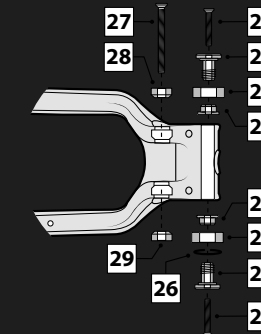

FLIP CHIP 29''

FLIP CHIP 27''

Nomenclature

ZESTY CF

Zesty CF SE

SIENNA BROWN - MAT

Ref. LZNRA

Non-binding illustrations