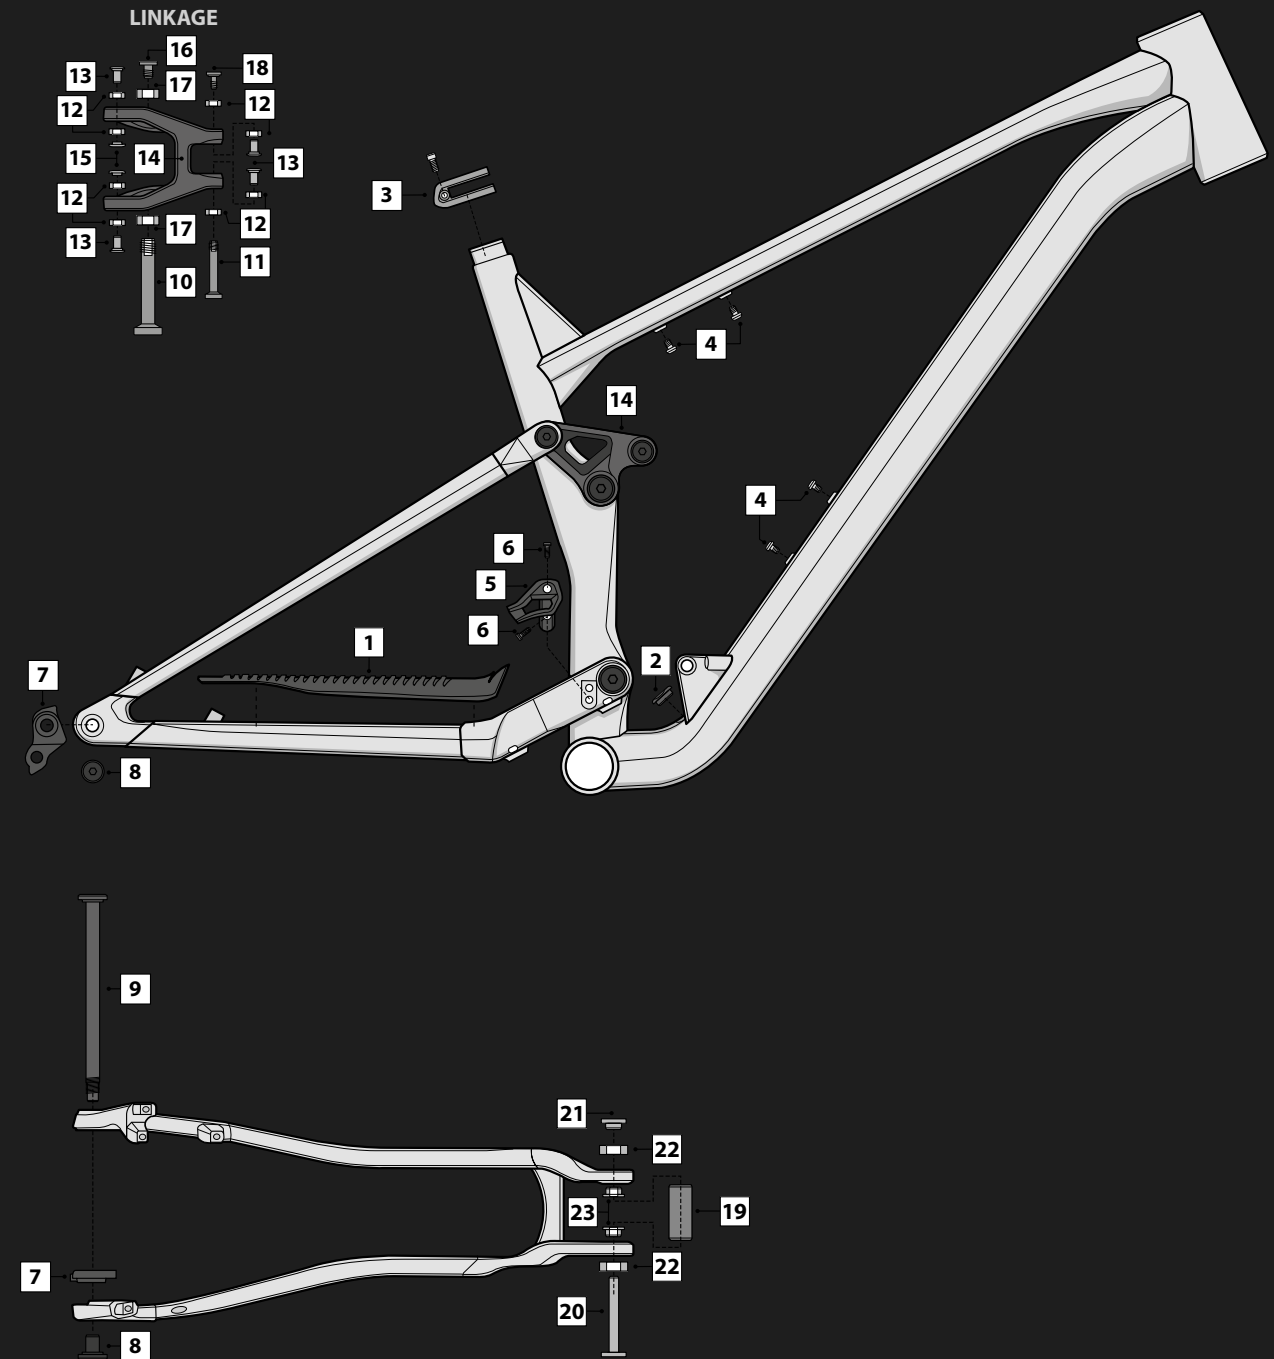

Nomenclature

TR

TR 5.9

LAVA GREY - MAT

Ref. LZDRA

Non-binding illustrations

Frame	Zesty TR Supreme 5 alloy 120mm travel (29"), pressfit, boost, metric, Thru axle
Fork	Fox 34 Float Rhythm Remote 2 Pos 15x110 130mm 27.5" (XS) , 29" (S,M,L,XL) + FOX 2-pos Remote
Shock	Fox Float Performance Elite, 2-Pos Remote, LV Evol, 165x45mm Trunnion
Rear derailleur	Shimano SLX 12s Shadow +
Crankset	Shimano Deore 32T 165mm (XS,S), 170mm (M), 175mm (L,XL)
Bottom bracket	Shimano MT800 Press Fit
Sprocket	Shimano Deore 10-51T 12s
Chain	Shimano Deore 12s
Brakes	Shimano MT401 2 pistons
Rotors	Shimano RT30 203mm/180mm
Shiftlevers	Shimano Deore 12s Rapidfire
Headset	Acros Integrated ZS56/ZS56 Block Lock
Handlebar	Lapierre Thirty One 6061DB, Width: 760mm, Rise: 15mm, Ø: 31.8mm
Grips	Lapierre grips anodized, S/M: small diameter, L/XL: large diameter
Stem	Lapierre Thirty One alloy, 0°, Ø: 31.8mm, L: 35mm (S), 45mm (M,L,XL)
Seatpost	Lapierre dropper, Ø: 31.6mm, travel 100mm(XS), 130mm (S), 150mm (M,L), 170mm (XL)
Saddle	Selle Royal Vivo Men
Front hub	Shimano TC500
Rear hub	Shimano TC500 Microspline
Rims	Rodi Tryp30 EVO 30x584 (XS), 30x622 (S,M,L,XL) 32H Tubeless Ready
Tires	Front : Schwalbe Nobby Nic, Performance, TLE 62-584 (XS), 62-622 (S,M,L,XL) Rear : Schwalbe Wicked Will, Performance, TLE 62-584 (XS), 62-622 (S,M,L,XL)
Pedals	NW-91K
Accessories	Lapierre Thru axle and bottle opener lever + Tubeless valves