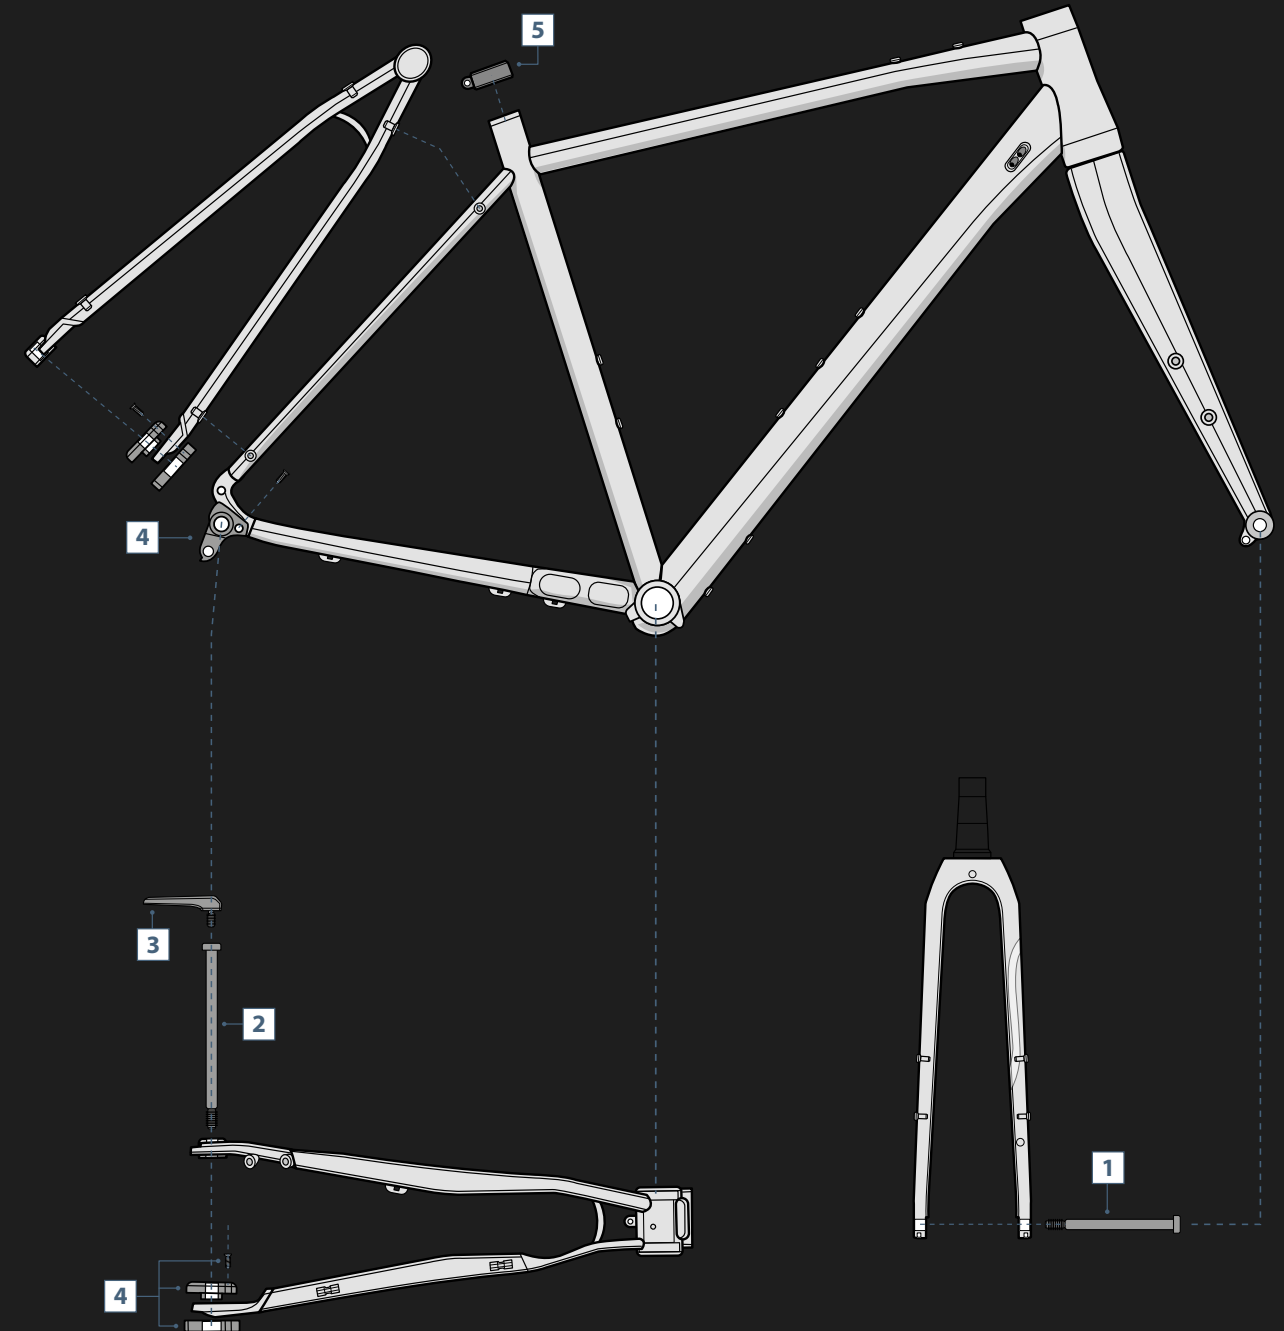

Nomenclature

CROSSHILL

SIZE	XS	S	M	L	XL
ST (MM)	420	460	500	550	600
TT (MM)	525	544	561	579	596
HA (°)	73	73	72.5	72.5	72
SA (°)	70	70.5	71	71	71.5
RC (MM)	435	435	435	435	435
HT (MM)	90	120	150	180	210
BB (MM)	-75	-75	-75	-75	-75
REACH	366	376	378	388	389
STACK	517	547	577	605	636
USER	155-162	160-172	170-182	180-190	188-195
REF.	LC_R_420	LC_R_460	LC_R_500	LC_R_550	LC_R_600