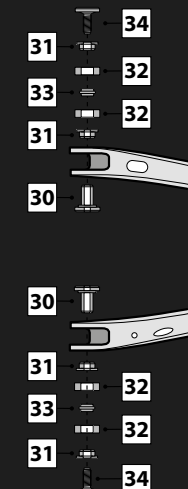

FLIP CHIP 29''

FLIP CHIP 27''

Nomenclature

ZESTY CF

Zesty CF SE

SIENNA BROWN - MAT

Ref. LZNRA

Non-binding illustrations