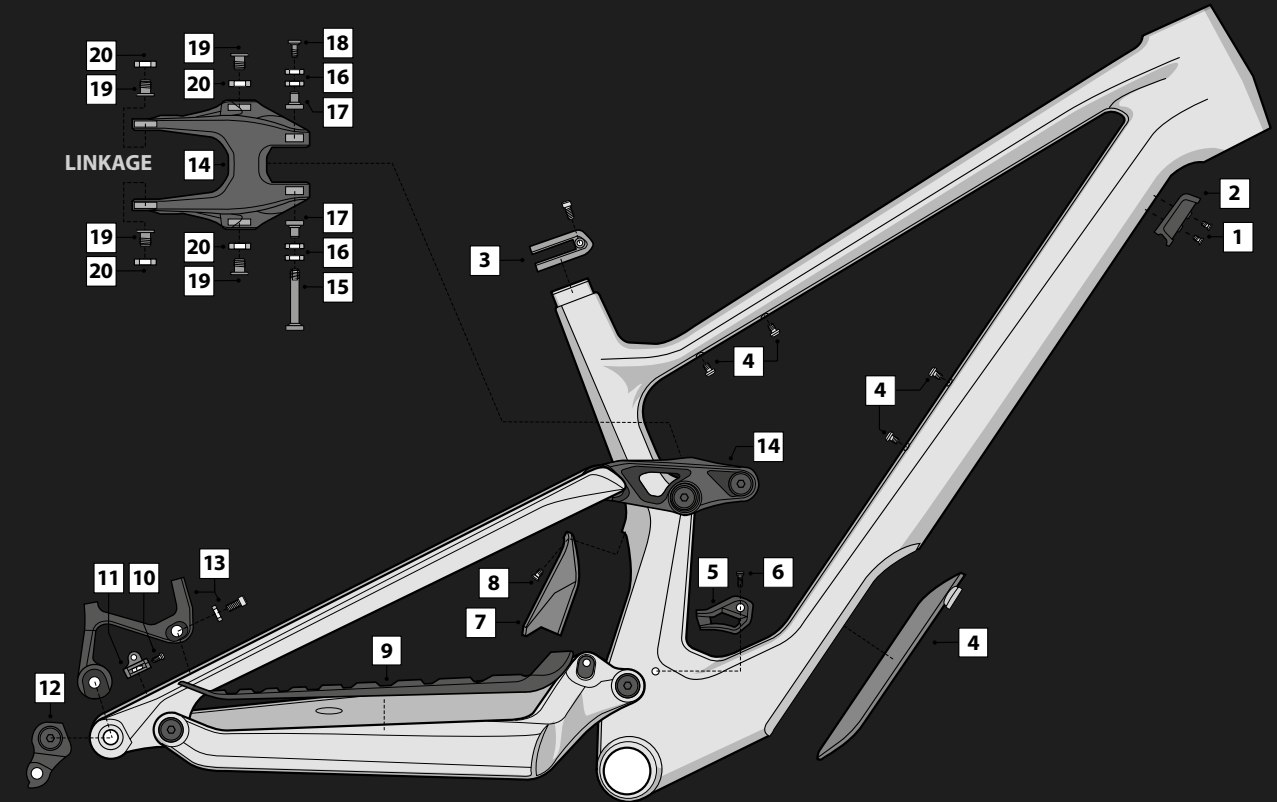

FLIP CHIP 29''

FLIP CHIP 27''

Nomenclature

ZESTY CF

Zesty CF SE

SIENNA BROWN - MAT

Ref. LZNRA

Non-binding illustrations