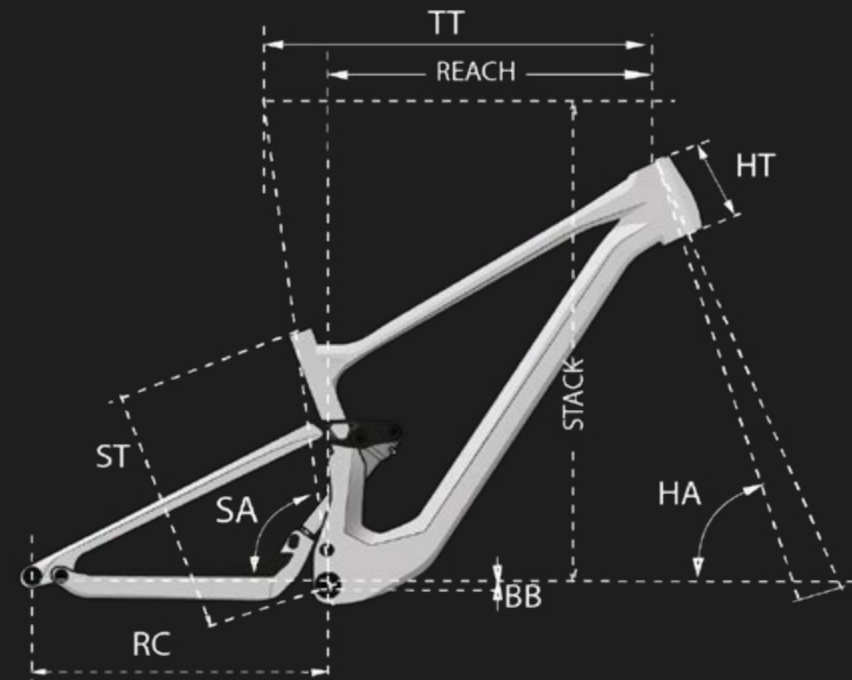

Geometry

ZESTY CF