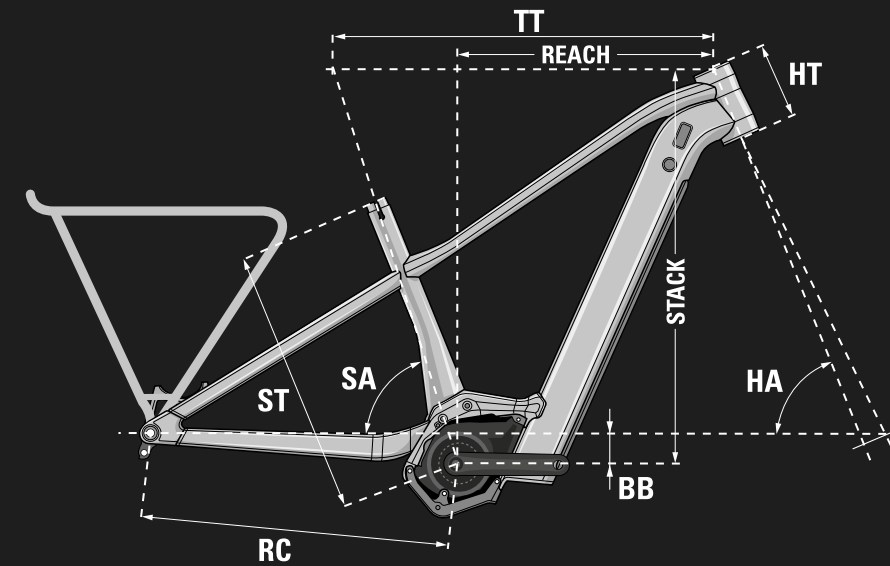

Geometry

E-EXPLORER 8.7 HIGH
E-EXPLORER 7.6 HIGH

SIZE	S	M	L	XL
ST (MM)	380	430	470	510
TT (MM)	586	612	635	661
HA (°)	66	66	66	66
SA (°)	74	74	74	74
RC (MM)	445	455	455	455
HT (MM)	110	120	140	160
BB (MM)	-50	-60	-55	-55
FRK TRAVEL	120	120	120	120
FRK LENGTH	530	530	530	530
FRK OFFSET	51	51	51	51
STACK	614	633	646	665
REACH	410	430	450	470
WB	1159	1192	1220	1249
USER	155-170	168-178	176-186	>184
REF.	LL__380	LL__430	LL__470	LL__510