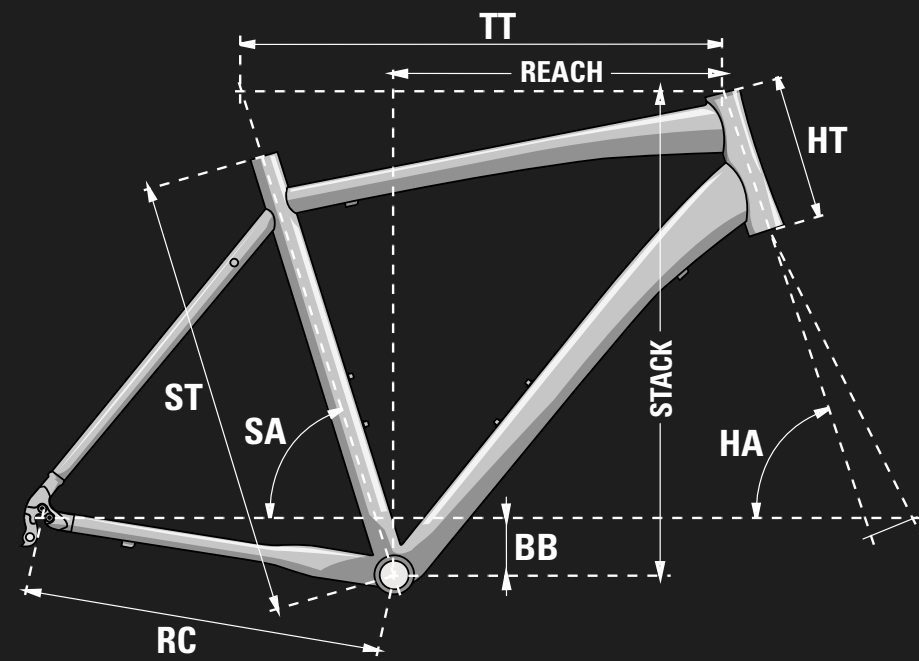

Geometry

SHAPER

SIZE	S	M	L	XL
ST (MM)	400	450	500	550
TT (MM)	555	575	583	603
HA (°)	70	71	71.5	72
SA (°)	73.5	73.5	73.5	73.5
RC (MM)	440	440	440	440
HT (MM)	133	159	176	203
BB (MM)	275	275	275	275
REACH	388	400	402	414
STACK	564	595	610	638
USER	150-165	163-177	175-187	185-195
REF.	LU_P_400	LU_P_450	LU_P_500	LU_P_550