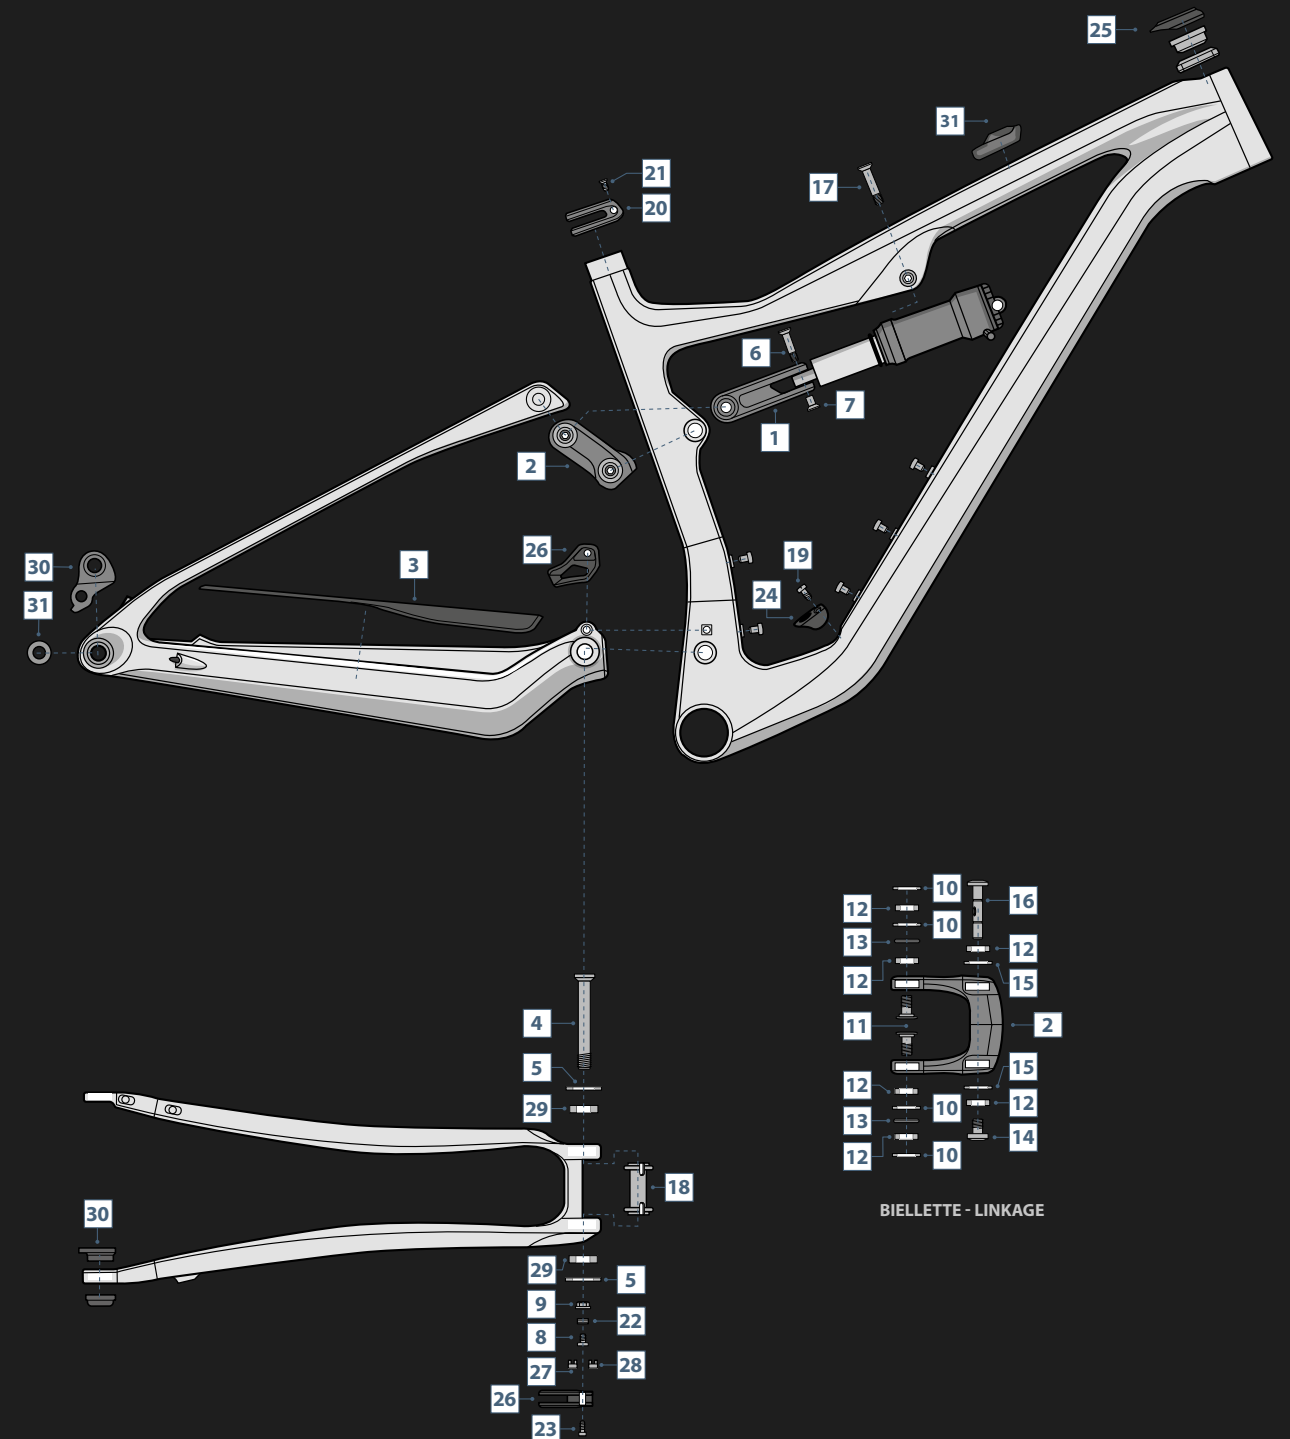

Nomenclature

XR

XR 9.9

GLAM BLUE - GLOSSY

Ref. LRCRA

Non-binding illustrations

Frame	XR full Carbon 100mm travel 29", pressfit, boost, metric, Thru axle
Fork	Rock Shox SID SL Ultimate Race Day Remote 3 Pos - 100mm 29" 44mm offset + SRAM Twistloc Ultimate 3-pos
Shock	Rock Shox SID LUXE ULTIMATE REMOTE OUT PULL 2 Pos 210X50mm
Rear derailleur	SRAM XX1 Eagle, 12s
Crankset	SRAM X1C Eagle Boost DUB 34T 170mm (S) , 175mm (M, L, XL)
Bottom bracket	SRAM DUB PF 92 MTB Wide
Sprocket	SRAM XG 1295 10-52T 12s
Chain	SRAM XX1 Eagle Rainbow 12s
Brakes	SRAM LEVEL Silver Stealth 2 pistons
Rotors	SRAM CLX 180mm/160mm Centerlock
Shiftlevers	SRAM XO1 Eagle 12s
Headset	FSA Integrated 1.5ZS IS-2 /42/ACB hidden set
Handlebar	RACE FACE NEXT SL, Width: 740mm, Rise: 10mm, Ø: 35mm
Stem	RACE FACE TURBINE R, 0°, Ø: 35mm, L: 60mm (S,M), 70mm (L,XL)
Seatpost	Lapierre Carbon, Ø: 31.6mm, L: 400mm, 0mm offset
Saddle	Fizik Argo Vento X 140mm
Wheelset	Lapierre XC SL carbon 29" Boost XD driver, Centerlock
Tires	Maxxis Rekon Race 3C MaxxTerra EXO TR 29x2.35 120 TPI
Pedals	NW 91K Steel cage
Accessories	Thru axle Bottle opener lever + Tubeless valves