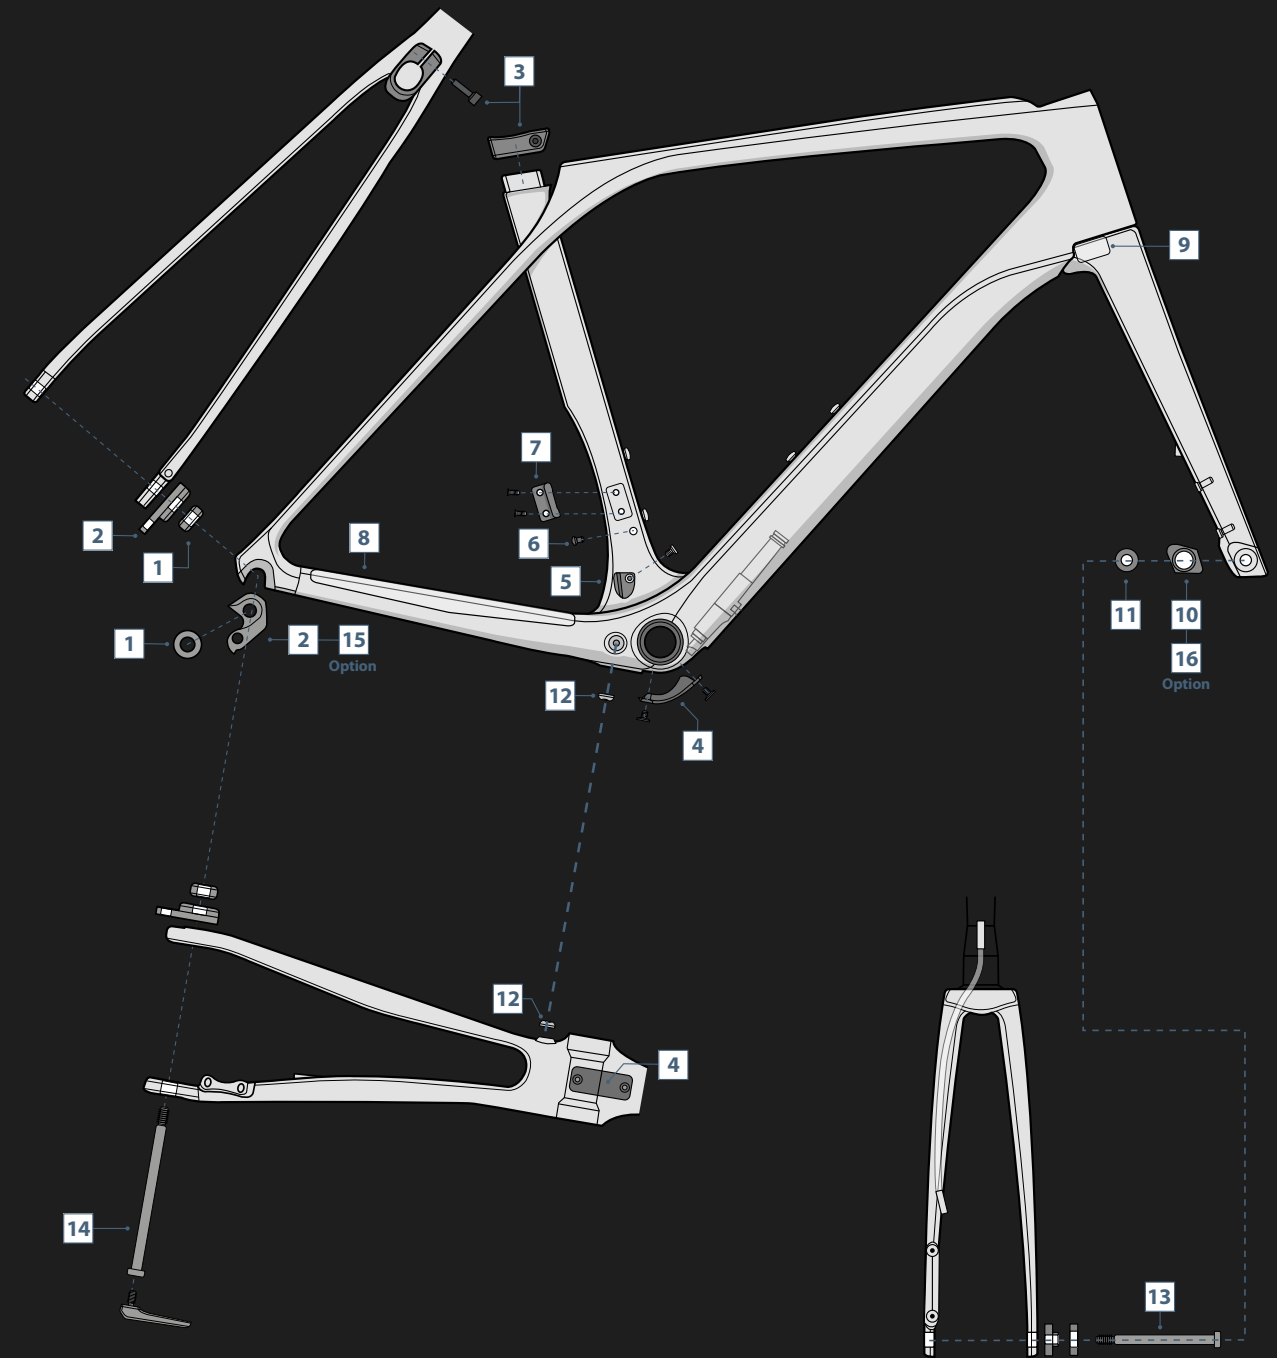

Nomenclature

AIRCODE DRS

Aircode DRS SE

NEIGE MANKIEWICZ - MAT

Ref. LALRA

Frame	Aircode DRS Disc Thru axle UD Superlight carbon
Fork	Aircode DRS Disc Thru axle UD Superlight carbon
Front derailleur	Shimano Dura-Ace Di2 R9250
Rear derailleur	Shimano Dura-Ace Di2 R9250,12s
Crankset	Shimano Dura-Ace R9200, 52-36T 170mm (XS,S), 172.5mm (M,L), 175mm (XL)
Bottom bracket	Shimano Press Fit BB7241B
Sprocket	Shimano Dura-Ace R9200 11-30T 12s
Chain	Shimano Dura-Ace CN-M9100 12s
Rotors	Shimano MT900 160mm /140mm Centerlock
Shiftlevers	Shimano Dura-Ace Di2 ST-R9270
Headset	Acros integrated + Combo Acros Spacer
Handlebar	Lapierre Combo UD carbon, -10°, 400mm/90mm (XS,S), 400mm/100mm (M), 420mm/110mm (L), 420mm/120mm (XL)
Grips	Lapierre Vexgel tape
Seatpost	Lapierre Aero Carbon, offset: 0mm
Saddle	Prologo Dimension carbon rails
Wheelset	Lapierre Road Disc Carbon 700x21c 50mm height, Shimano driver, Tubeless Ready
Tires	Continental GP5000S TR Tubeless ready 25-622
Pedals	VP-335 Clips&Strap
Accessories	Thru axle multitool lever + Bracket for Garmin & Wahoo