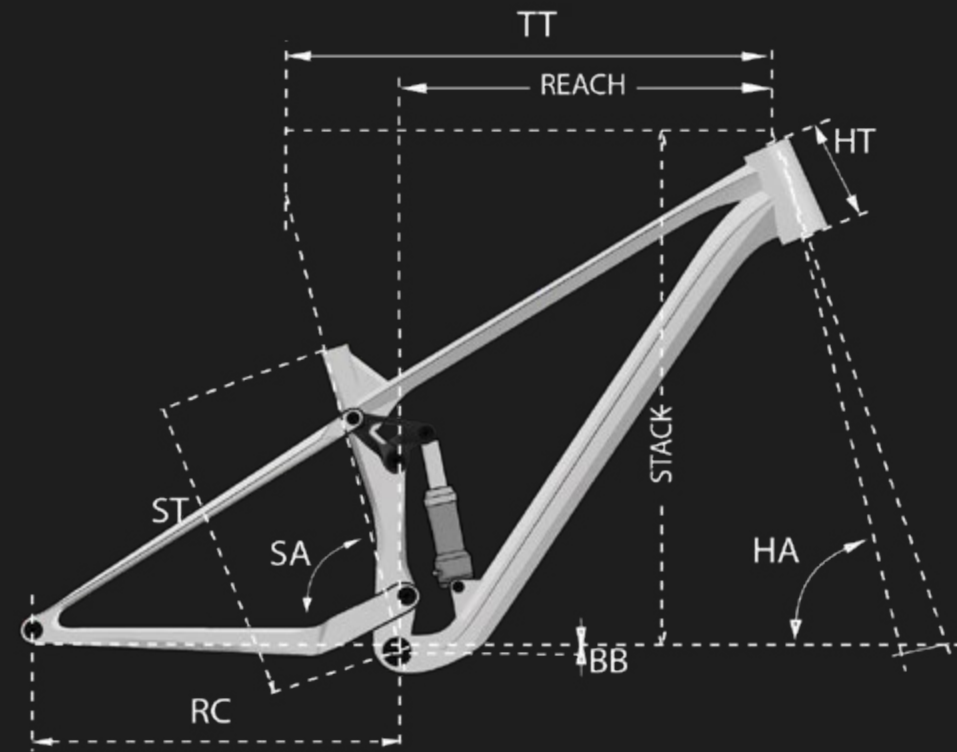

NEW

TR 3.9

Storm Blue - Mat
LZBRA

Geometry

TR

SIZE	XS	S	M	L	XL
ST (MM)	356,0	376,0	405,0	433,0	461,7
TT (MM)	557,4	572,9	599,9	623,7	651,6
HA (°)	66,0	66,0	66,0	66,0	66,0
SA (°)	75,0	77,1	77,1	77,1	77,0
RC (MM)	431,4	431,4	431,4	431,4	431,4
HT (MM)	115,0	110,0	120,0	130,0	140,0
BB (MM)	-20,0	-35,0	-35,0	-35,0	-35,0
FRK TRAVEL	130,0	130,0	130,0	130,0	130,0
FRK LENGTH	525,0	545,0	545,0	545,0	545,0
FRK OFFSET	44,0	44,0	44,0	44,0	44,0
STACK	589,5	615,5	621,9	633,7	642,9
REACH	399,9	431,9	458,0	478,0	503,0
WB	1132,6	1169,6	1197,4	1222,7	1251,8
USER	145-155	150-170	168-178	176-186	>184
REF.	LZ_RA360	LZ_RA380	LZ_RA400	LZ_RA430	LZ_RA460